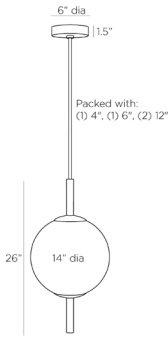

ARTERIOS

TIRSO PENDANT

DPC06
 H: 31.5 IN, Dia: 14.00 IN
 Opal
 Contract Suitable As Is

Striking in its simplicity, the Tirso exudes midcentury style. The integrated LED pendant is created with a globe shade in opal glass, which emits a soft glow. A pipe suspension, in antique-brass finished steel with knurled detailing, creates a piercing effect. The fixture is fitted with a disc canopy, also in antique brass. Damp-rated, although limited covered outdoor conditions may affect finish.

APPEARANCE

Material Glass, Steel
 Finish Antique Brass
 Top Coat/Sealant false

DIMENSIONS

Globe H: 14 IN, Dia: 14.00 IN
 Pendant H: 26 IN, Dia: 14.00 IN
 Minimum Hanging Height 31.5 IN
 Maximum Hanging Height 61.5 IN
 Canopy H: 1.5 IN, Dia: 6.00 IN

REPLACEMENT PARTS

Replacement Part 1 PIPE-504
 Replacement Part 1 Dim (1) 4", (1) 6", (2) 12"

CONTRACT

Contract Suitable true