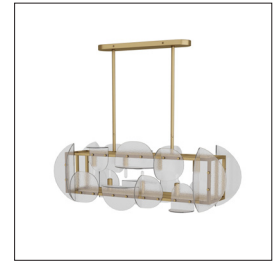

ARTERIO RS

TILLEY CHANDELIER

DRI01

H: 19 IN, W: 42.5 IN, D: 14.5 IN

Antique Brass

Contract Suitable As Is

Our stylized Tilley chandelier dresses up a space and harmonizes effortlessly with any design style. The linear fixture is created with a rectangular box construction in antique-brass finished iron. Circular shapes of textured clear glass are folded and affixed at various angles and planes, casting light that dances around a room. The piece is fitted with a dual pipe suspension and a capsule-shaped canopy in antique brass.

APPEARANCE

Material	Glass, Iron
Material Type	Textured
Finish	Clear
Top Coat/Sealant	true

DIMENSIONS

Chandelier	H: 15 IN, D: 14.5 IN
Minimum Hanging Height	19 IN
Maximum Hanging Height	49 IN
Canopy	H: 1 IN, W: 22 IN, D: 4.5 IN

WIRING

Rating	Damp
Cord	10 FT, Black, SVT
Socket	7, Type B - E12
Photographed Bulb	Small Clear Tubular Bulb
Maximum Watt	25
Voltage	110-120 V

CERTIFICATIONS

Certifications	Mexico Australia, United States, Canada
----------------	--

REPLACEMENT PARTS

Replacement Part 1	PIPE-524
Replacement Part 1 Dim	(2) 3", (2) 6", (2) 12"
Replacement Part 2	CANOPY-622
Replacement Part 2 Dim	1" x 22" x 4.5"

CONTRACT

Contract Suitable	true
-------------------	------