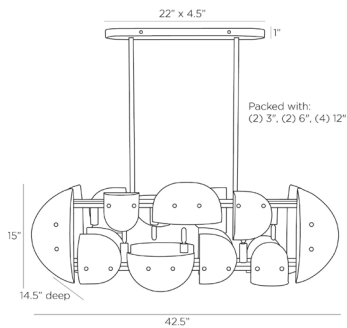

ARTERIO RS

TILLEY CHANDELIER

DRI01

H: 19 IN, W: 42.5 IN, D: 14.5 IN

Antique Brass

Contract Suitable As Is

Our stylized Tilley chandelier dresses up a space and harmonizes effortlessly with any design style. The linear fixture is created with a rectangular box construction in antique-brass finished iron. Circular shapes of textured clear glass are folded and affixed at various angles and planes, casting light that dances around a room. The piece is fitted with a dual pipe suspension and a capsule-shaped canopy in antique brass.

APPEARANCE

Material	Glass, Iron
Material Type	Textured
Finish	Clear
Top Coat/Sealant	true

DIMENSIONS

Chandelier	H: 15 IN, D: 14.5 IN
Minimum Hanging Height	19 IN
Maximum Hanging Height	49 IN
Canopy	H: 1 IN, W: 22 IN, D: 4.5 IN

COMPLIANCY

UL/ETL	Yes
RoHS	false

SHIPPING

Shipping Requirements	Prop65,TruckShip
Product Weight	45 LBS
Gross Weight 1	27.5 LBS
Shipping Box 1	H: 37.4 IN, L: 12.6 IN, W: 26.77 IN

ADDITIONAL INFO

Features	Assembly Required
----------	-------------------

REPLACEMENT PARTS

Replacement Part 1	PIPE-524
Replacement Part 1 Dim	(2) 3", (2) 6", (2) 12"
Replacement Part 2	CANOPY-622
Replacement Part 2 Dim	1" x 22" x 4.5"

CONTRACT

Contract Suitable	true
-------------------	------