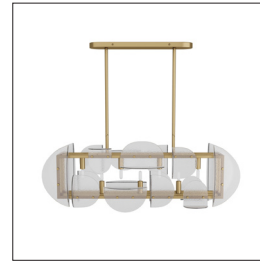

ARTERIO RS

TILLEY CHANDELIER

DRI01

H: 19 IN, W: 42.5 IN, D: 14.5 IN

Antique Brass

Contract Suitable As Is

Our stylized Tilley chandelier dresses up a space and harmonizes effortlessly with any design style. The linear fixture is created with a rectangular box construction in antique-brass finished iron. Circular shapes of textured clear glass are folded and affixed at various angles and planes, casting light that dances around a room. The piece is fitted with a dual pipe suspension and a capsule-shaped canopy in antique brass.

APPEARANCE

Material	Glass, Iron
Material Type	Textured
Finish	Clear
Top Coat/Sealant	true

DIMENSIONS

Chandelier	H: 15 IN, D: 14.5 IN
Minimum Hanging Height	19 IN
Maximum Hanging Height	49 IN
Canopy	H: 1 IN, W: 22 IN, D: 4.5 IN

REPLACEMENT PARTS

Replacement Part 1	PIPE-524
Replacement Part 1 Dim	(2) 3", (2) 6", (2) 12"
Replacement Part 2	CANOPY-622
Replacement Part 2 Dim	1" x 22" x 4.5"

CONTRACT

Contract Suitable	true
-------------------	------