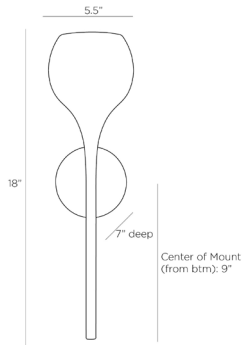

ARTERIO RS

THORPE SCONCE

DWI01
H: 18 IN, W: 5.5 IN, D: 7 IN
White Gesso
Contract Suitable As Is

The nature-referencing Thorpe sconce is both elegant and expressive. The elongated torchiere is crafted in white gesso applied to iron, in a sleek, midcentury-inspired tulip shape, which directs light upward. Finish will vary. Damp-rated, although limited covered outdoor conditions may affect finish.

APPEARANCE

Material	Iron
Finish Will Vary	true
Top Coat/Sealant	true

DIMENSIONS

Center Of Mount From Btm	9 IN
Backplate	Dia: 5.00 IN, D: 4 IN
Mount	Dia: 4.50 IN

WIRING

Rating	Damp
Cord	1.5 FT, Clear/Silver, SVT
Socket	1, Type A - E26
Photographed Bulb	2" Frosted Globe Bulb
Maximum Watt	40
Voltage	110-120 V

CERTIFICATIONS

Certifications	Mexico Australia, European Union, United Arab Emirates, United States, Canada
----------------	--

COMPLIANCY

UL/ETL	Yes
CB	Yes
RoHS	true

SHIPPING

Product Weight	2 LBS
Gross Weight 1	5 LBS
Shipping Box 1	H: 10 IN, L: 12.25 IN, W: 11 IN