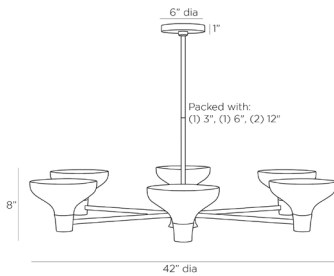

ARTERIOS

THATCHER CHANDELIER

DLI02
H: 9.5 IN, Dia: 42.00 IN
White Gesso
Contract Suitable As Is

A high-contrast mix of materials dresses up the Thatcher Chandelier and lends elegance to its surroundings. The sleek, six-arm illuminator is created in a framework of blackened iron, with graceful, tulip-shaped white gesso iron shades that direct light upwards. A gray-washed wood cylinder serves as a central anchor point for each arm. Finish will vary. Damp-rated, although limited covered outdoor conditions may affect

APPEARANCE

Material	Iron, Wood
Finish	Blackened Iron, Gray Wash
Finish Will Vary	true
Top Coat/Sealant	true

DIMENSIONS

Chandelier	H: 8 IN, Dia: 42.00 IN
Minimum Hanging Height	9.5 IN
Maximum Hanging Height	39.5 IN
Canopy	H: 1 IN, Dia: 6.00 IN

WIRING

Rating	Damp
Cord	10 FT, Black, SVT
Socket	6, Type A - E26
Photographed Bulb	2" Frosted Globe Bulb
Maximum Watt	40
Voltage	110-120 V

CERTIFICATIONS

Certifications	Mexico Australia, European Union, United Arab Emirates, United States, Canada
----------------	--

COMPLIANCY

UL/ETL	Yes
CB	Yes
RoHS	true

SHIPPING

Product Weight	21 LBS
Gross Weight 1	28.16 LBS
Shipping Box 1	H: 38.19 IN, L: 38.19 IN, W: 9.45 IN

REPLACEMENT PARTS

Replacement Part 1	PIPE-526
Replacement Part 1 Dim	(1) 3", (1) 6", (1) 12"
Replacement Part 2	CANOPY-625
Replacement Part 2 Dim	1" x 5"