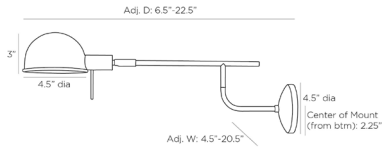

ARTERIOS

TEMPE SCONCE

DWC01
 H: 9 IN
 Antique Brass
 Contract Suitable As Is

The Tempe sconce makes a stylish bedside companion. With rounded, schoolhouse-inspired shapes, the reading light is constructed in steel with an antique brass finish and features a swing arm and a pivoting head for directional light. Damp-rated, although limited covered outdoor conditions may affect finish.

APPEARANCE

Material Steel
 Top Coat/Sealant true

DIMENSIONS

4.50
 Center Of Mount From Btm 2.25 IN
 Backplate Dia: 4.50 IN, D: 1 IN
 Mount Dia: 4.00 IN

WIRING

Rating Damp
 Certification Note Pending Review
 Cord 0.5 FT, Black/White, SVT
 Socket 1, Type B - E12
 Photographed Bulb 2" Clear Globe Bulb
 Maximum Watt 40
 Voltage 110-120 V

CERTIFICATIONS

Certifications Mexico
 United States, Canada

COMPLIANCY

UL/ETL Yes
 RoHS true

SHIPPING

Product Weight 2 LBS
 Gross Weight 1 2 LBS
 Shipping Box 1 H: 8.86 IN, L: 6.69 IN, W: 18.89 IN

CONTRACT

Contract Suitable true