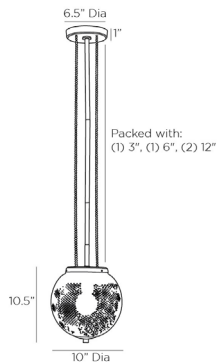

# ARTERIO RS

## TAPIO SMALL PENDANT

JAY JEFFERS

DJ42003

H: 14.5 IN, Dia: 10.00 IN

Vintage Brass

Contract Suitable As Is

The Tapio Small Pendant suspended from chains creates a beautiful glow through perforated iron finished in vintage brass. Group them over a kitchen island or hang a pair over bedside tables. Additional chain available (CHN-264).

### DIMENSIONS

Pendant	H: 10.5 IN, Dia: 10.00 IN
Minimum Hanging Height	14.5 IN
Maximum Hanging Height	44.5 IN
Canopy	H: 1 IN, Dia: 6.50 IN

### WIRING

Rating	Damp
Cord	10 FT, Clear/Silver, SVT
Socket	1, Type A - E26
Photographed Bulb	3" Frosted Globe Bulb
Maximum Watt	60
Voltage	110-120 V