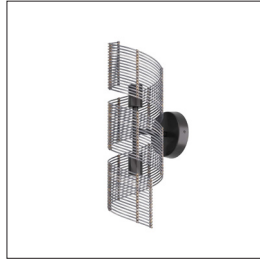

# ARTERIO RS

## TAMARA SCONCE

DWS02  
H: 18.5 IN, W: 5.5 IN, D: 7 IN  
Dark Gray Stained  
Contract Suitable As Is

The Tamara sconce adds a layer of texture and movement, while providing soft illumination. Crafted in a spiraling ribbon of dark gray-stained buri midrib, the wall light offers an organic modern twist. The sconce is fitted with candle holder that holds a clear tubular bulb on each end, directing light above and below. Finish will vary.

### APPEARANCE

Material	Buri Midrib
Finish Will Vary	true
Top Coat/Sealant	false

### DIMENSIONS

Center Of Mount From Btm	9.25 IN
Backplate	Dia: 5.00 IN, D: 1 IN
Mount	Dia: 4.50 IN