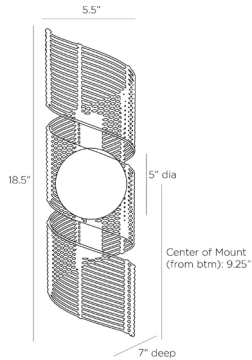

# ARTERIO RS

## TAMARA SCONCE

DWS02  
H: 18.5 IN, W: 5.5 IN, D: 7 IN  
Dark Gray Stained  
Contract Suitable As Is

The Tamara sconce adds a layer of texture and movement, while providing soft illumination. Crafted in a spiraling ribbon of dark gray-stained buri midrib, the wall light offers an organic modern twist. The sconce is fitted with candle holder that holds a clear tubular bulb on each end, directing light above and below. Finish will vary.

### DIMENSIONS

Center Of Mount From Btm	9.25 IN
Backplate	Dia: 5.00 IN, D: 1 IN
Mount	Dia: 4.50 IN

### WIRING

Rating	Indoor Only
Cord	0.5 FT, Black/White, SVT
Socket	2, Type B - E12
Photographed Bulb	Small Clear Tubular Bulb
Maximum Watt	40
Voltage	110-120 V