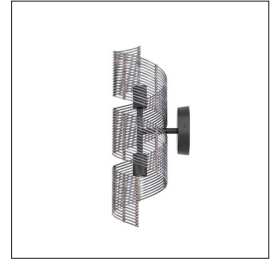

# ARTERIO RS

## TAMARA SCONCE

DWS02  
H: 18.5 IN, W: 5.5 IN, D: 7 IN  
Dark Gray Stained  
Contract Suitable As Is

The Tamara sconce adds a layer of texture and movement, while providing soft illumination. Crafted in a spiraling ribbon of dark gray-stained buri midrib, the wall light offers an organic modern twist. The sconce is fitted with candle holder that holds a clear tubular bulb on each end, directing light above and below. Finish will vary.

### APPEARANCE

Material	Buri Midrib
Finish Will Vary	true
Top Coat/Sealant	false

### DIMENSIONS

Center Of Mount From Btm	9.25 IN
Backplate	Dia: 5.00 IN, D: 1 IN
Mount	Dia: 4.50 IN