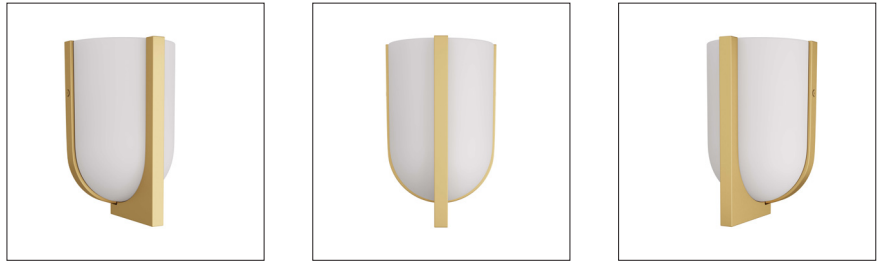

ARTERIO RS

TALIA SCONCE

DWC05
 H: 7 IN, W: 4.5 IN, D: 4 IN
 Opal Swirl
 Contract Suitable As Is

A modern interpretation of Deco-era theater lighting, the Talia sconce imparts a sense of glamor. The torchiere-style light is luxuriously crafted with a rounded opal swirl glass shade that is cradled by an angular framework of antique brass steel. The shade is open at the top to cast an unlit glow. Damp-rated, although limited covered outdoor conditions may affect finish.

APPEARANCE

Material Glass, Steel
 Finish Antique Brass
 Top Coat/Sealant false

DIMENSIONS

Center Of Mount From Btm 5 IN
 Backplate H: 6.5 IN, W: 4.5 IN
 Mount H: 4 IN, W: 4 IN

WIRING

Rating Damp
 Cord 0.5 FT, Black/White, SVT
 Socket 1, Type B - E12
 Photographed Bulb Clear Straight Tip Candelabra Bulb
 Maximum Watt 40
 Voltage 110-120 V