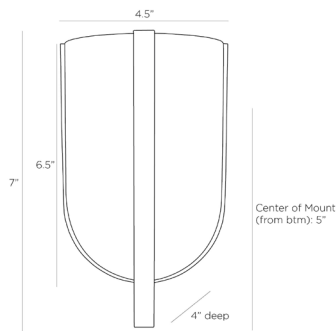

ARTERIO RS

TALIA SCONCE

DWC05
 H: 7 IN, W: 4.5 IN, D: 4 IN
 Opal Swirl
 Contract Suitable As Is

A modern interpretation of Deco-era theater lighting, the Talia sconce imparts a sense of glamor. The torchiere-style light is luxuriously crafted with a rounded opal swirl glass shade that is cradled by an angular framework of antique brass steel. The shade is open at the top to cast an unlit glow. Damp-rated, although limited covered outdoor conditions may affect finish.

APPEARANCE

Material Glass, Steel
 Finish Antique Brass
 Top Coat/Sealant false

DIMENSIONS

Center Of Mount From Btm 5 IN
 Backplate H: 6.5 IN, W: 4.5 IN
 Mount H: 4 IN, W: 4 IN

WIRING

Rating Damp
 Cord 0.5 FT, Black/White, SVT
 Socket 1, Type B - E12
 Photographed Bulb Clear Straight Tip Candelabra Bulb
 Maximum Watt 40
 Voltage 110-120 V

CERTIFICATIONS

Certifications Mexico
 Australia, European Union, United Arab Emirates, United States, Canada

COMPLIANCY

UL/ETL Yes
 CB Yes
 RoHS true

SHIPPING

Product Weight 2 LBS
 Gross Weight 1 2 LBS
 Shipping Box 1 H: 7.08 IN, L: 6.49 IN, W: 9.84 IN