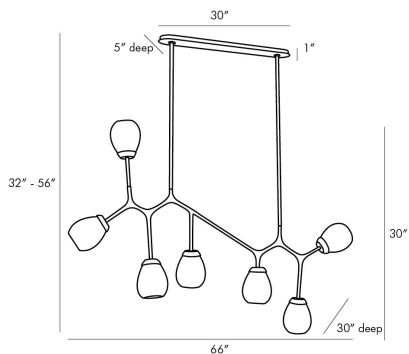

ARTERIO RS

SMYTH CHANDELIER

89313

H: 32 IN, W: 66 IN, D: 30 IN

Antique Brass, Smoke Luster Glass

Contract Suitable As Is

Several limbs of lighting establish the steel structure of this chandelier, giving it a linear and angular form. Its modern design is so that each light can be pivoted to shine wherever you need—you can even configure them to make it all more linear, too. The smoky luster glass globes feature a fluted detail, which add to the vintage-inspired look of the entire piece. It's finished in antique brass. Additional pipe available (PIPE-

APPEARANCE

Material	Glass, Steel
Finish	Antique Brass, Smoke Luster
Finish Will Vary	true
Top Coat/Sealant	true

DIMENSIONS

	5.50 IN
Chandelier	H: 30 IN, W: 66 IN, D: 30 IN
Minimum Hanging Height	32 IN
Maximum Hanging Height	56 IN
Canopy	H: 1 IN, W: 30 IN, D: 5 IN

WIRING

Rating	Damp
Cord	10 FT, Black, SVT
Socket	7, Type B=-E12 Other
Maximum Watt	60
Voltage	110-120 V

CERTIFICATIONS

Certifications	Mexico Australia, EU, United Kingdom, Middle East, United States, Canada
----------------	---

REPLACEMENT PARTS

Replacement Part 1	PIPE-206
Replacement Part 1 Dim	(1) 6", (1) 12"
Replacement Part 2	CANOPY-281
Replacement Part 2 Dim	1" x 30" x 5"

CONTRACT

Contract Suitable	true
-------------------	------