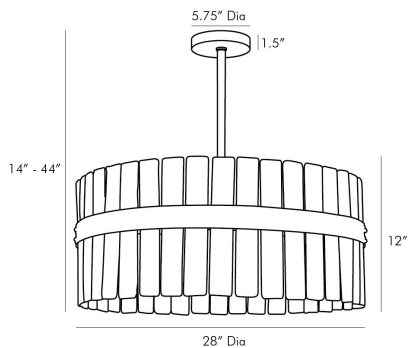

ARTERIOS

SINCLAIR CHANDELIER

89312

H: 14 IN, Dia: 28.00 IN

Antique Brass, Clear Seedy Glass

Contract Suitable As Is

This timeless chandelier has a beauty all its own. Constructed of over twenty panels of organic seeded glass, each is formed by hand, so they will feature their own individual forms and natural edges. The outer steel band shines in an antique brass finish, with rivet details that offer an unexpected edge to the refined aesthetic. Additional pipe available (PIPE-205). Damp-rated, although limited covered outdoor conditions

APPEARANCE

Material	Glass, Steel
Material Type	Seedy
Finish	Antique Brass, Clear
Finish Will Vary	true
Top Coat/Sealant	true

DIMENSIONS

Chandelier	H: 12 IN, Dia: 28.00 IN
Minimum Hanging Height	14 IN
Maximum Hanging Height	44 IN
Canopy	H: 1.5 IN, Dia: 5.75 IN

WIRING

Rating	Damp
Cord	10 FT, Black, SVT
Socket	4, Type A - E26
Maximum Watt	60
Voltage	110-120 V

CERTIFICATIONS

Certifications	Mexico Australia, EU, United Kingdom, Middle East, United States, Canada
----------------	---

REPLACEMENT PARTS

Replacement Part 1	PIPE-205
Replacement Part 1 Dim	(1) 6", (1) 12"
Replacement Part 2	CANOPY-280
Replacement Part 2 Dim	1.5" x 5.75" Dia

CONTRACT

Contract Suitable	true
-------------------	------