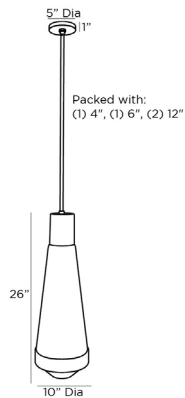

ARTERIOS

SHREVEPORT PENDANT

41068
H: 31 IN, Dia: 10.00 IN
Natural Rattan, White Linen
Contract Suitable As Is

Clean and contemporary, the Shreveport pendant is a texture-rich addition to a minimalist interior. The elongated, teardrop pendant is composed of crisp white linen, banded top and bottom in natural raffia. The piece is finished with a canopy and pipes in antique brass steel. Finish will vary.

APPEARANCE

Material	Linen, Raffia, Steel
Finish	Antique Brass, Natural, White
Finish Will Vary	true
Top Coat/Sealant	false

DIMENSIONS

Pendant	H: 26 IN, Dia: 10.00 IN
Minimum Hanging Height	31 IN
Maximum Hanging Height	61 IN
Canopy	H: 1 IN, Dia: 5.00 IN

WIRING

Rating	Damp
Cord	10 FT, Clear/Silver, SVT
Socket	1, Type A - E26
Maximum Watt	60
Voltage	110-120 V

COMPLIANCY

RoHS	true
------	------

SHIPPING

Product Weight	3.42 LBS
Gross Weight 1	8 LBS
Gross Weight 2	10 LBS
Shipping Box 1	H: 10.4 IN, L: 10.4 IN, W: 31.1 IN
Shipping Box 2	H: 12 IN, L: 5 IN, W: 5 IN