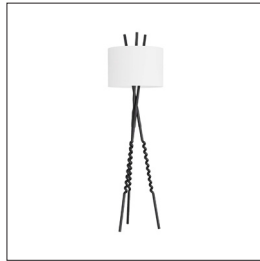

ARTERIOS

SHEPHERD'S FLOOR LAMP

BARRY DIXON

GDPFI01-SH004
H: 75.5 IN, Dia: 22.00 IN
Blackened Bronze
Contract Suitable As Is

Inspired by another antique walking stick, the organic shape of this bronze aluminum floor lamp lends interest anywhere. Beautiful with contemporary furnishings. Topped with an off-white cotton shade.

APPEARANCE

Material	Aluminum, Cotton, Linen
Finish	Off-White
Finish Will Vary	true
Top Coat/Sealant	true
Finial Description	matching aluminum cylinder

DIMENSIONS

Shade	Top: 21.00 IN, Dia: 22.00 IN, Side: 12 IN
Body	H: 56.5 IN, W: 17 IN, D: 17 IN
Foot Print	W: 17 IN, D: 17 IN
Harp	N/A IN

WIRING

Rating	Indoor Only
Tilt Test	10 Degrees - AU
Cord	10 FT, Back of Lamp Base, Clear/Silver, SPT-2
Socket	1, Nickel, Type A - E26
Switch	At Socket, On/Off Rotary
Maximum Watt	40
Voltage	110-120 V

CERTIFICATIONS