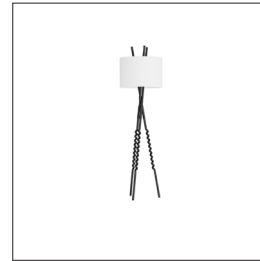

ARTERIOS

SHEPHERD'S FLOOR LAMP

BARRY DIXON

GDPFI01-SH004
H: 75.5 IN, Dia: 22.00 IN
Blackened Bronze
Contract Suitable As Is

Inspired by another antique walking stick, the organic shape of this bronze aluminum floor lamp lends interest anywhere. Beautiful with contemporary furnishings. Topped with an off-white cotton shade.

APPEARANCE

Material	Aluminum, Cotton, Linen
Finish	Off-White
Finish Will Vary	true
Top Coat/Sealant	true
Finial Description	matching aluminum cylinder

DIMENSIONS

Shade	Top: 21.00 IN, Dia: 22.00 IN, Side: 12 IN
Body	H: 56.5 IN, W: 17 IN, D: 17 IN
Foot Print	W: 17 IN, D: 17 IN
Harp	N/A IN

WIRING

Rating	Indoor Only
Tilt Test	10 Degrees - AU
Cord	10 FT, Back of Lamp Base, Clear/Silver, SPT-2
Socket	1, Nickel, Type A - E26
Switch	At Socket, On/Off Rotary
Maximum Watt	40
Voltage	110-120 V

CERTIFICATIONS