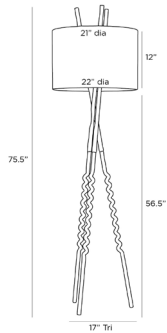

ARTERIOS

SHEPHERD'S FLOOR LAMP

BARRY DIXON

GDPFI01-SH004
H: 75.5 IN, Dia: 22.00 IN
Blackened Bronze
Contract Suitable As Is

Inspired by another antique walking stick, the organic shape of this bronze aluminum floor lamp lends interest anywhere. Beautiful with contemporary furnishings. Topped with an off-white cotton shade.

APPEARANCE

Material	Aluminum, Cotton, Linen
Finish	Off-White
Finish Will Vary	true
Top Coat/Sealant	true
Finial Description	matching aluminum cylinder

DIMENSIONS

Shade	Top: 21.00 IN, Dia: 22.00 IN, Side: 12 IN
Body	H: 56.5 IN, W: 17 IN, D: 17 IN
Foot Print	W: 17 IN, D: 17 IN
Harp	N/A IN

WIRING

Rating	Indoor Only
Tilt Test	10 Degrees - AU
Cord	10 FT, Back of Lamp Base, Clear/Silver, SPT-2
Socket	1, Nickel, Type A - E26
Switch	At Socket, On/Off Rotary
Maximum Watt	40
Voltage	110-120 V

CERTIFICATIONS