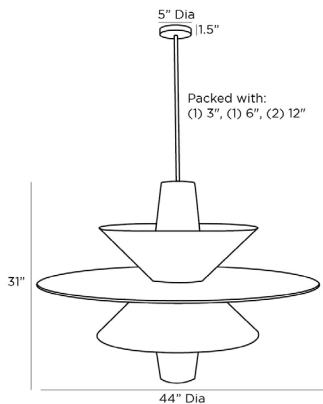

ARTERIOS

SHAY CHANDELIER

85037
H: 38 IN, Dia: 44.00 IN
Natural Rattan
Contract Suitable As Is

Our Shay chandelier exhibits a decidedly Eastern influence, specifically Japanese paper lanterns. Here, the idea is translated in natural raffia, as a dynamic tiered design. The fixture is detailed with an antique brass iron canopy and pipes. Finish will vary.

APPEARANCE

Material	Iron, Raffia
Finish	Antique Brass, Natural
Finish Will Vary	true
Top Coat/Sealant	false

DIMENSIONS

Chandelier	H: 31 IN, Dia: 44.00 IN
Minimum Hanging Height	38 IN
Maximum Hanging Height	68 IN
Canopy	H: 1 IN, Dia: 5.00 IN

WIRING

Rating	Indoor Only
Cord	10 FT, Clear/Silver, SVT
Socket	1, Type A - E26
Maximum Watt	60
Voltage	110-120 V

COMPLIANCY

RoHS	true
------	------

SHIPPING

Shipping Requirements	TruckShip
Product Weight	11 LBS
Gross Weight 1	19 LBS
Shipping Box 1	H: 42.12 IN, L: 25.8 IN, W: 43.3 IN