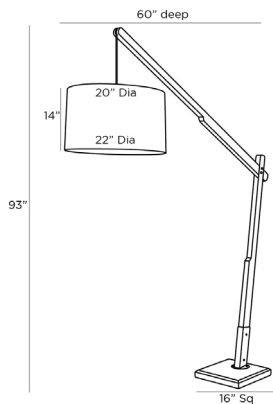

ARTERIOS

SARSA FLOOR LAMP

75006-869
 H: 93 IN, W: 23 IN, D: 60 IN
 Ebony Teak, Travertine
 Contract Suitable As Is

Architectural brilliance is realized in this industrial-inspired floor lamp. The towering, fixed-angle Sarsa is constructed with an ebonized wood arm mounted onto a natural travertine base. A black cloth cord runs along the length of the piece, with suspension points at different heights. The extra length can be wrapped around the mounted anchor on the side. The lamp is fitted with an off-white linen drum shade with

APPEARANCE

Material	Cotton, Linen, Travertine, Wood
Material Type	Teak
Finish	Ebony, Natural, Off-White
Finish Will Vary	true
Top Coat/Sealant	false

DIMENSIONS

Shade	Top: 22.00 IN, Dia: 23.00 IN, Side: 14 IN
Foot Print	W: 16 IN, D: 16 IN

WIRING

Rating	Indoor Only
Tilt Test	10 Degrees - AU
Cord	12 FT, Black Cloth, SPT-2
Socket	1, Black, Type A - E26
Switch	Full Range Dimmer, On Line
Maximum Watt	150
Voltage	110-120 V

COMPLIANCY

RoHS	true
------	------

SHIPPING

Product Weight	62 LBS
Gross Weight 1	80 LBS
Gross Weight 2	5 LBS
Shipping Box 1	H: 78 IN, L: 21 IN, W: 21 IN
Shipping Box 2	H: 18 IN, L: 27 IN, W: 27 IN

ADDITIONAL INFO

Shade Shape	Round
Shade Trim	Rolled Edges
Shade Type	Hardback