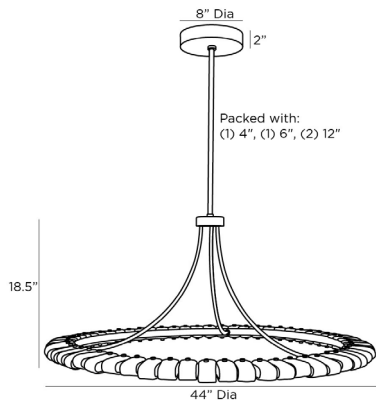

ARTERIO RS

SANTORINI CHANDELIER

89660

H: 24.5 IN, Dia: 44.00 IN
Blue Smoke Luster Glass
Contract Suitable As Is

A modern take on maximalism, our commanding Santorini chandelier is fashioned in lustrous, blue smoke seedy glass that folds over a circular frame constructed in antique brass iron. The large-scale LED light casts a warm halo over any room. Finish will vary.

APPEARANCE

Material	Glass, Iron
Material Type	Seedy
Finish	Antique Brass, Blue Smoke Luster
Finish Will Vary	true
Top Coat/Sealant	false

DIMENSIONS

Chandelier	Dia: 44.00 IN
Minimum Hanging Height	24.5 IN
Maximum Hanging Height	54.5 IN
Canopy	H: 2 IN

WIRING

Rating	Damp
Cord	7 FT, Clear/Silver, SVT
Socket	1, Integrated LED
Maximum Watt	60
Voltage	110-120 V
LED Lifespan	20,000

CERTIFICATIONS

Certifications	Mexico Australia, European Union, United Arab Emirates, United States, Canada
----------------	--

COMPLIANCY

UL/ETL	Yes
CB	Yes
RoHS	true

SHIPPING

Shipping Requirements	TruckShip
Product Weight	32.84 LBS
Gross Weight 1	40.84 LBS
Shipping Box 1	H: 43.3 IN, L: 43.3 IN, W: 7.87 IN

REPLACEMENT PARTS

Replacement Part 1	PIPE-515
Replacement Part 1 Dim	(1) 4", (1) 6", and (1) 12"