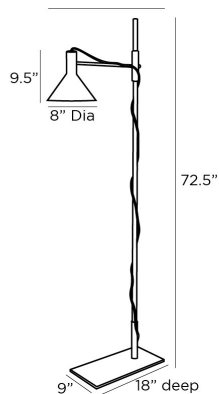

ARTERIOS

SALEM FLOOR LAMP

76029
H: 72.5 IN, W: 9 IN, D: 24 IN
Textured Matte Charcoal Iron
Contract Suitable As Is

The Salem floor lamp, in textured, matte charcoal iron, is designed with a task-lamp profile with an industrial nod. The directional light features an intentionally exposed, black cloth cord, which can be artfully wrapped around the rod or left to simply hang straight. Finish will vary.

APPEARANCE

Material	Iron
Material Type	Textured
Finish	Matte Charcoal
Finish Will Vary	true
Top Coat/Sealant	true

DIMENSIONS

Shade	Top: 2.00 IN, Dia: 9.00 IN, Side: 9.5 IN
Base	H: 0.5 IN, W: 9 IN, D: 18 IN
Foot Print	W: 9 IN, D: 18 IN

WIRING

Rating	Indoor Only
Tilt Test	10 Degrees - AU
Cord	12 FT, Black Cloth, SPT-2
Socket	1, Clear, Type A - E26
Switch	On Line, On/Off Foot Switch
Maximum Watt	60
Voltage	110-120 V

COMPLIANCY

RoHS	false
------	-------

SHIPPING

Shipping Requirements	Prop65,TruckShip
Product Weight	25.5 LBS
Gross Weight 1	10 LBS
Gross Weight 2	5 LBS
Shipping Box 1	H: 75.59 IN, L: 2.76 IN, W: 2.76 IN
Shipping Box 2	H: 22.83 IN, L: 11.81 IN, W: 13.78 IN