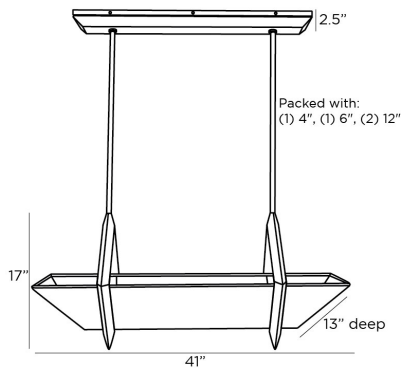

ARTERIOS

SAGINAW CHANDELIER

89496

H: 23.5 IN, W: 41 IN, D: 13 IN

White Linen, Gray Wash Wood

Contract Suitable As Is

An elegant mix of materials form the versatile Saginaw chandelier. Constructed with a trough of crisp white linen that forms a linear shade, the angular fixture introduces gray-washed wood in a sling design that is as striking as it is functional. The piece is suspended by antique brass pipes and an antique brass canopy that has a gray-washed wood accent.

APPEARANCE

Material	Linen, Steel, Wood
Finish	Antique Brass, Gray Wash, White
Top Coat/Sealant	false

DIMENSIONS

Chandelier	H: 17 IN, W: 41 IN, D: 13 IN
Minimum Hanging Height	23.5 IN
Maximum Hanging Height	53.5 IN
Canopy	H: 2.5 IN

WIRING

Rating	Damp
Cord	10 FT, Black/White, SVT
Socket	4, Type A - E26
Maximum Watt	40
Voltage	110-120 V

COMPLIANCY

RoHS	true
------	------

SHIPPING

Product Weight	18.28 LBS
Gross Weight 1	26.28 LBS
Shipping Box 1	H: 30 IN, L: 21.5 IN, W: 21.44 IN

REPLACEMENT PARTS

Replacement Part 1	PIPE-422
Replacement Part 1 Dim	Antique Brass Ext Pipe (1) 4", (1) 6" and (1) 12"
Replacement Part 2	CANOPY-106
Replacement Part 2 Dim	1.5x5.75

CONTRACT

Contract Suitable	true
-------------------	------