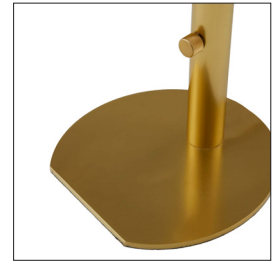

## SADIE LAMP

49540  
H: 20 IN, W: 13.5 IN, D: 7 IN  
Antique Brass  
Contract Suitable As Is

Our Sadie lamp makes a sleek illuminator for any office space. The streamlined task lamp is created in antique brass steel with a white acrylic diffuser. The LED-integrated lamp is fitted with a pin detail, allowing it to swivel and direct light precisely where you need it.

### APPEARANCE

Material Acrylic, Steel  
Finish Antique Brass, White  
Top Coat/Sealant true

### DIMENSIONS

Body W: 1.5 IN  
Base H: 0.25 IN, W: 7 IN, D: 7 IN  
Foot Print W: 7 IN, D: 7 IN