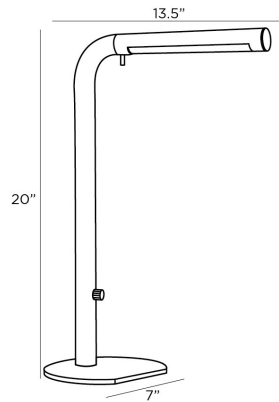

## SADIE LAMP

49540  
H: 20 IN, W: 13.5 IN, D: 7 IN  
Antique Brass  
Contract Suitable As Is

Our Sadie lamp makes a sleek illuminator for any office space. The streamlined task lamp is created in antique brass steel with a white acrylic diffuser. The LED-integrated lamp is fitted with a pin detail, allowing it to swivel and direct light precisely where you need it.

### DIMENSIONS

Body W: 1.5 IN  
Base H: 0.25 IN, W: 7 IN, D: 7 IN  
Foot Print W: 7 IN, D: 7 IN

### SHIPPING

Product Weight 5 LBS  
Gross Weight 1 10 LBS  
Shipping Box 1 H: 22.2 IN, L: 14.6 IN, W: 4.33 IN