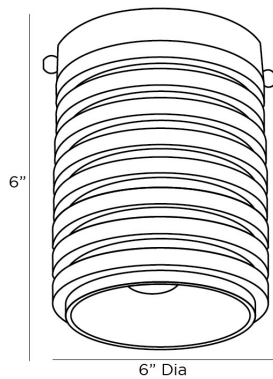

# ARTERIO RS

## RUDY FLUSH MOUNT

49925  
H: 6 IN, Dia: 4.50 IN  
Antique Brass  
Contract Suitable As Is

Formed with a machined look, as if turned on a lathe, the Rudy Flush Mount is finished in antique brass steel. The fixture is scaled as an ideal hallway application or as a decorative swap for can lights.

### SHIPPING

Product Weight 2.5 LBS  
Gross Weight 1 7.5 LBS  
Shipping Box 1 H: 8.66 IN, L: 6.89 IN, W: 7.09 IN