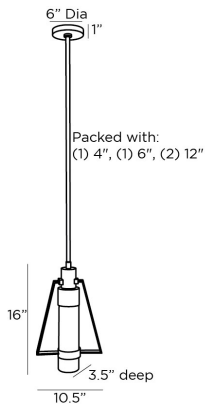

## ROZUKO PENDANT

49518  
H: 21 IN, W: 10.5 IN, D: 3.5 IN  
White Alabaster, Bronze  
Contract Suitable As Is

Our angular Rozuko pendant begins at the center with a cylindrical, white alabaster shade, emitting an elegant glow through the stone and supported by an architectural framework of steel, in English bronze. Finish will vary.

### DIMENSIONS

Pendant	H: 16 IN, W: 10.5 IN, D: 3.5 IN
Minimum Hanging Height	21 IN
Maximum Hanging Height	51 IN
Canopy	H: 1 IN, Dia: 5.00 IN

### SHIPPING

Product Weight	8.7 LBS
Gross Weight 1	13.7 LBS
Shipping Box 1	H: 18.11 IN, L: 16.14 IN, W: 6.7 IN