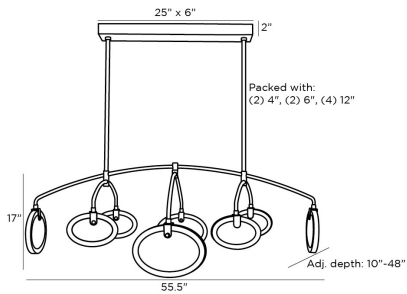

ARTERIOS

ROSABEL CHANDELIER

89651

H: 23 IN, W: 55.5 IN, D: 10-48 IN

Antique Brass, White Alabaster

Contract Suitable As Is

Mod, '60s-era mobile construction informs the design of the Rosabel chandelier. The inspired fixture is created with pivoting, flat-faced, white alabaster discs, encased in antique brass iron. Lustrous antique brass iron also forms the chandelier's linear suspension framework. Finish will vary. Integrated LED.

APPEARANCE

Material	Alabaster, Iron
Finish	Antique Brass, White
Finish Will Vary	true
Top Coat/Sealant	true

DIMENSIONS

Chandelier	H: 17 IN
Minimum Hanging Height	23 IN
Maximum Hanging Height	53 IN
Canopy	H: 2 IN, W: 25 IN, D: 6 IN

COMPLIANCY

UL/ETL	Yes
CB	Yes
RoHS	true

SHIPPING

Shipping Requirements	TruckShip
Product Weight	31.3 LBS
Gross Weight 1	39.3 LBS
Shipping Box 1	H: 51.6 IN, L: 30.3 IN, W: 19.9 IN

REPLACEMENT PARTS

Replacement Part 1	PIPE-513
Replacement Part 1 Dim	(1) 4", (1) 6", and (1) 12"