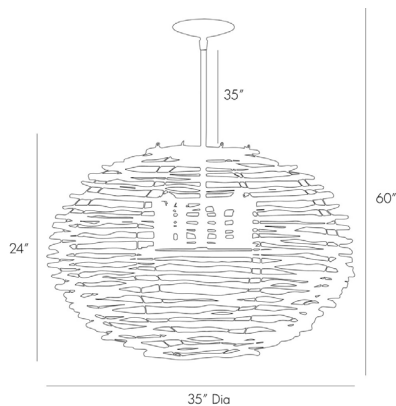

ARTERIO RS

ROOK LARGE CHANDELIER

45100
Dia: 35.00 IN
Natural Stained Wood, Black
Contract Suitable As Is

A mix of contemporary shape and organic materials. This hanging 6-light pendant is made of grey-washed wood carved in imperfect, undulating circles. Each of the concentric circles appears to float, but they are secure with filament wire. This is a natural element in a beach house over a driftwood dining table. Shown with small nostalgic loop bulbs. Additional chain available CHN-101.

APPEARANCE

Material Wood
Finish Natural
Top Coat/Sealant false

DIMENSIONS

Pendant H: 24 IN, Dia: 35.00 IN
Maximum Hanging Height 60 IN
Canopy H: 1 IN, Dia: 5.75 IN

WIRING

Rating Indoor Only
Cord 10 FT, Clear/Silver, SVT
Socket 6, Type B=-E12 Other
Photographed Bulb Nostalgic Loop Bulb
Maximum Watt 60
Voltage 110-120 V

CERTIFICATIONS

Certifications Mexico
United States, Canada

COMPLIANCY

UL/ETL Yes
RoHS true

SHIPPING

Shipping Requirements TruckShip
Product Weight 19.5 LBS
Gross Weight 1 46.95 LBS
Shipping Box 1 H: 24 IN, L: 38 IN, W: 38 IN

REPLACEMENT PARTS

Replacement Part 1 CHN-101
Replacement Part 1 Dim 3'

CONTRACT

Contract Suitable true