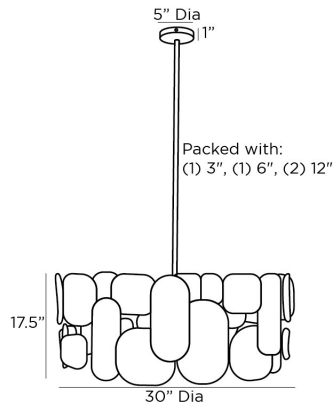

## RONALDO CHANDELIER

85038

H: 24.5 IN, Dia: 30.00 IN

Natural Rattan

Contract Suitable As Is

Earthy natural rattan is translated into an elevated drum-shade silhouette. Our Ronaldo is crafted in layers of pillowed forms, creating a sculptural effect. The accent radiates a warm glow as light filters through the basket-weave construction. Antique brass iron forms the chandelier's framework and pipes. Finish will vary.

### DIMENSIONS

Chandelier	H: 17.5 IN, Dia: 30.00 IN
Minimum Hanging Height	24.5 IN
Maximum Hanging Height	54.5 IN
Canopy	H: 1 IN, Dia: 5.00 IN

### WIRING

Rating	Indoor Only
Cord	10 FT, Clear/Silver, SVT
Socket	6, Type A - E26
Photographed Bulb	2" Frosted Globe Bulb
Maximum Watt	60
Voltage	110-120 V

### SHIPPING

Shipping Requirements	TruckShip
Product Weight	10 LBS
Gross Weight 1	18 LBS
Shipping Box 1	H: 33.5 IN, L: 33.5 IN, W: 14.2 IN