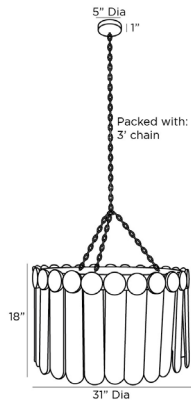

ARTERIOS

ROMAN CHANDELIER

84075
H: 35 IN, Dia: 31.00 IN
Seedy Smoke Glass
Contract Suitable As Is

Designed in a shape reminiscent of a gladiator's skirt, the Roman chandelier commands any room it occupies. The impressive accent is created in smoke, textured seedy glass and adorned with cast brass medallions in a vintage brass finish. Finish will vary.

APPEARANCE

Material	Brass, Glass
Material Type	Cast, Textured
Finish	Seedy Smoke, Vintage Brass
Finish Will Vary	true
Top Coat/Sealant	false

DIMENSIONS

Chandelier	H: 18 IN, Dia: 31.00 IN
Minimum Hanging Height	35 IN
Maximum Hanging Height	71 IN
Canopy	H: 1 IN, Dia: 5.00 IN

WIRING

Rating	Damp
Cord	10 FT, Clear/Silver, SVT
Socket	6, Type B - E12
Photographed Bulb	2" Clear Globe Bulb
Maximum Watt	40
Voltage	110-120 V

COMPLIANCY

RoHS	false
------	-------

SHIPPING

Shipping Requirements	Prop65
Product Weight	32 LBS
Gross Weight 1	28.67 LBS
Gross Weight 2	8 LBS
Shipping Box 1	H: 24 IN, L: 33 IN, W: 33 IN
Shipping Box 2	H: 30 IN, L: 30 IN, W: 10 IN

REPLACEMENT PARTS

Replacement Part 1	CHN-268
Replacement Part 1 Dim	3'
Replacement Part 2	CANOPY-607
Replacement Part 2 Dim	1" x 5"

CONTRACT

Contract Suitable	true
-------------------	------