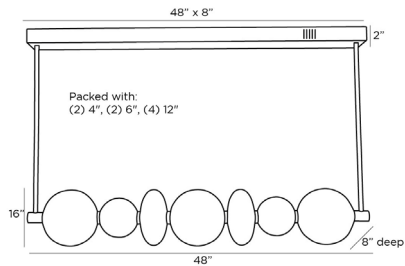

ARTERIOS

RAPHAEL CHANDELIER

89656

H: 16 IN, W: 48 IN, D: 8 IN

English Bronze

Contract Suitable As Is

The Raphael chandelier strikes a refined balance between organic and contemporary design. Totemic shapes of champagne and smoke glass are strung like beads along a white acrylic diffuser and anchored to a linear framework constructed of English bronze iron. Integrated LED. Finish will vary.

APPEARANCE

Material	Acrylic, Glass, Iron
Finish	Champagne, English Bronze, Smoke, White
Finish Will Vary	true
Top Coat/Sealant	true

DIMENSIONS

Chandelier	H: 8 IN, W: 48 IN, D: 8 IN
Minimum Hanging Height	16 IN
Maximum Hanging Height	44 IN
Canopy	H: 2 IN

COMPLIANCY

UL/ETL	Yes
CB	Yes
RoHS	true

SHIPPING

Shipping Requirements	TruckShip
Product Weight	20.74 LBS
Gross Weight 1	28.74 LBS
Shipping Box 1	H: 55.7 IN, L: 16.3 IN, W: 12.6 IN

REPLACEMENT PARTS

Replacement Part 1	PIPE-514
Replacement Part 1 Dim	(1) 4", (1) 6", and (1) 12"