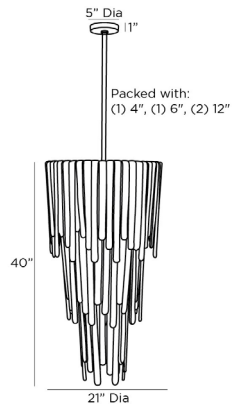

ARTERIOS

RAINE CHANDELIER

89662

H: 45 IN, Dia: 21.00 IN

Blue Smoke Luster Glass

Contract Suitable As Is

Our Raine chandelier was inspired by the vintage Murano glass lighting made popular in the '60s and '70s. The tear-drop silhouette is embellished with rounded layers of lustrous, blue smoke seedy glass, in staggered sizes, that fold over a tiered iron frame, which is finished in antique brass. The result is a dramatic and textural waterfall effect. The glass pieces can be removed to provide additional illumination if de-

APPEARANCE

Material	Glass, Iron
Material Type	Slump
Finish	Antique Brass, Blue Smoke Luster
Finish Will Vary	true
Top Coat/Sealant	false

DIMENSIONS

Chandelier	H: 40 IN, Dia: 21.00 IN
Minimum Hanging Height	45 IN
Maximum Hanging Height	75 IN
Canopy	H: 1 IN, Dia: 5.00 IN

WIRING

Rating	Damp
Cord	7 FT, Clear/Silver, SVT
Socket	7, Type B - E12
Maximum Watt	60
Voltage	110-120 V

COMPLIANCY

RoHS	true
------	------

SHIPPING

Product Weight	60 LBS
Gross Weight 1	75 LBS
Shipping Box 1	H: 23.25 IN, L: 23.25 IN, W: 30.5 IN

REPLACEMENT PARTS

Replacement Part 1	PIPE-226
Replacement Part 1 Dim	(1) 4", (1) 6", and (1) 12"
Replacement Part 2	CANOPY-470
Replacement Part 2 Dim	1" x 5"

CONTRACT

Contract Suitable	true
-------------------	------