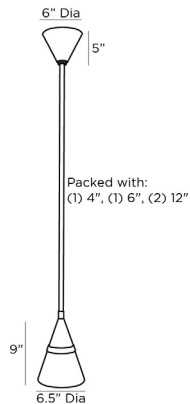

ARTERIOS

RAI PENDANT

49523
H: 18 IN, Dia: 6.50 IN
Antique Brass
Contract Suitable As Is

As a singular accent or lined up in multiples, the lithe Rai pendant is an elegant illuminator. The streamlined piece is designed with an alabaster cone shade that casts a soft glow. A shade canopy, in antique-brass-finished steel, mimic the pendant's cone-shaped shade. Finish will vary.

APPEARANCE

Material	Alabaster, Steel
Finish	Antique Brass, White
Finish Will Vary	true
Top Coat/Sealant	true

DIMENSIONS

Pendant	H: 9 IN, Dia: 6.50 IN
Minimum Hanging Height	18 IN
Maximum Hanging Height	48 IN
Canopy	H: 5 IN, Dia: 6.00 IN

WIRING

Rating	Damp
Cord	7 FT, Clear/Silver, SVT
Socket	1, Type B - E12
Maximum Watt	8
Voltage	110-120 V

COMPLIANCY

RoHS	true
------	------

SHIPPING

Product Weight	5 LBS
Gross Weight 1	10 LBS
Shipping Box 1	H: 13.78 IN, L: 8.86 IN, W: 16.34 IN

REPLACEMENT PARTS

Replacement Part 1	CANOPY-605
Replacement Part 1 Dim	4" x 5.5"
Replacement Part 2	PIPE-504
Replacement Part 2 Dim	(1) 4", (1) 6", (1) 12"

CONTRACT

Contract Suitable	true
-------------------	------