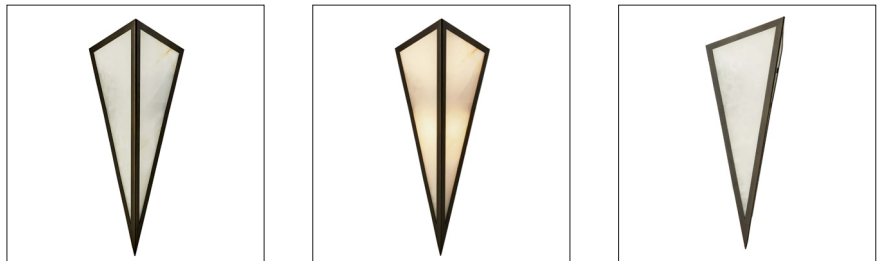

ARTERIO RS

PRIESTLY SCONCE

49529
H: 25 IN, W: 10 IN, D: 7 IN
White Onyx
Contract Suitable As Is

Our triangular Priestly sconce was inspired by the grand wall sconces in theaters during the Art Deco era. The oversized wall sconce is rendered in white onyx plates banded in rich, contrasting English bronze iron. Finish will vary.

APPEARANCE

Material	Iron, Onyx
Finish	English Bronze, White
Finish Will Vary	true
Top Coat/Sealant	true

DIMENSIONS

Center Of Mount From Btm	17.5 IN
Backplate Mount	H: 4.5 IN, W: 4.5 IN, D: 0.5 IN
Mount	H: 4 IN, W: 4 IN