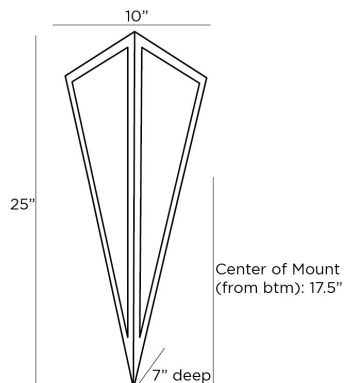

ARTERIO RS

PRIESTLY SCONCE

49529
H: 25 IN, W: 10 IN, D: 7 IN
White Onyx
Contract Suitable As Is

Our triangular Priestly sconce was inspired by the grand wall sconces in theaters during the Art Deco era. The oversized wall sconce is rendered in white onyx plates banded in rich, contrasting English bronze iron. Finish will vary.

APPEARANCE

Material	Iron, Onyx
Finish	English Bronze, White
Finish Will Vary	true
Top Coat/Sealant	true

DIMENSIONS

Center Of Mount From Btm	17.5 IN
Backplate Mount	H: 4.5 IN, W: 4.5 IN, D: 0.5 IN
Mount	H: 4 IN, W: 4 IN

WIRING

Rating	Damp
Cord	0.5 FT, Black/White, SVT
Socket	2, Type B - E12
Maximum Watt	8
Voltage	110-120 V

COMPLIANCY

RoHS	true
------	------

SHIPPING

Product Weight	10 LBS
Gross Weight 1	14 LBS
Shipping Box 1	H: 29 IN, L: 13.8 IN, W: 10.5 IN