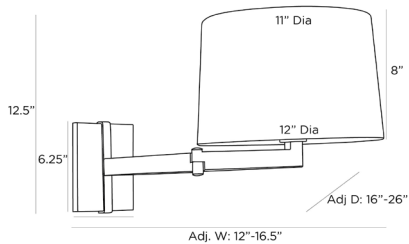

ARTERIOS

PORTLAND SCONCE

49871
H: 12.5 IN
Antique Brass, White Linen
Contract Suitable As Is

The classic swing-arm task lamp is reimagined in antique brass steel, with a clean, crisp, white linen shade. In any space, our Portland sconce imparts style, sophistication, and a beautiful warm glow.

APPEARANCE

Material Linen, Steel
Finish Antique Brass, White
Top Coat/Sealant true

DIMENSIONS

Center Of Mount From Btm 8 IN
Shade Top: 11.00 IN, Dia: 12.00 IN
Backplate H: 6.25 IN, W: 6 IN, D: 1 IN
Mount H: 6 IN, W: 5.5 IN

WIRING

Rating Damp
Cord 0.5 FT, Black/White, SVT
Socket 1, Antique Brass, Type A - E26
Switch At Socket, On/Off Rotary
Maximum Watt 60
Voltage 110-120 V

COMPLIANCY

RoHS true

SHIPPING

Product Weight 3 LBS
Gross Weight 1 7 LBS
Shipping Box 1 H: 9 IN, L: 12 IN, W: 16 IN