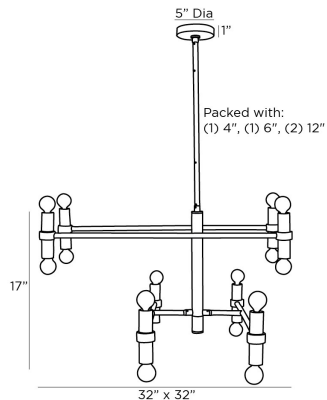

ARTERIO RS

PLANO CHANDELIER

89650
H: 22 IN, W: 32 IN, D: 32 IN
English Bronze
Contract Suitable As Is

The Plano chandelier commands attention without occupying too much visual weight. In a four-bar, H-shaped arm configuration, the piece is designed in an asymmetrical grid with articulating arms. The chandelier, in English bronze steel, features antique brass knurled details that impart an industrial sensibility.

APPEARANCE

Material	Knurled Brass, Steel
Finish	Antique Brass, English Bronze
Top Coat/Sealant	true

DIMENSIONS

Chandelier	H: 17 IN, W: 32 IN, D: 32 IN
Minimum Hanging Height	22 IN
Maximum Hanging Height	52 IN
Canopy	H: 1 IN, Dia: 5.00 IN

WIRING

Rating	Damp
Cord	10 FT, Black/White, SVT
Socket	16, Type B - E12
Photographed Bulb	2" Clear Globe Bulb
Maximum Watt	40
Voltage	110-120 V

COMPLIANCY

RoHS	true
------	------

SHIPPING

Product Weight	17 LBS
Gross Weight 1	25 LBS
Shipping Box 1	H: 15 IN, L: 35 IN, W: 15 IN

REPLACEMENT PARTS

Replacement Part 1	PIPE-487
Replacement Part 1 Dim	(1) 4", (1) 6", and (1) 12"
Replacement Part 2	CANOPY-616
Replacement Part 2 Dim	1" x 5"

CONTRACT

Contract Suitable	true
-------------------	------