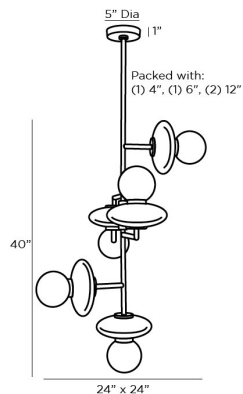

ARTERIOS

PIMPRI CHANDELIER

89654

H: 40 IN, W: 24 IN, D: 24 IN

Blue Smoke Glass, Clear Seedy Glass

Contract Suitable As Is

Inspired by the delicate layers of dew drops on the leaf of a plant, the delicate Pimpri chandelier is imagined in pillowed shapes of blue smoke luster glass joined with globed shades in clear seedy glass. The glass ornaments attach to a brushed-brass steel geometric frame in an assemblage that is modern and unexpected. The fixture is ideal for vertical spaces or tall ceilings. Finish will vary.

APPEARANCE

Material	Glass, Steel
Material Type	Luster
Finish	Blue Smoke, Brushed Brass, Clear Seedy
Finish Will Vary	true
Top Coat/Sealant	false

DIMENSIONS

Chandelier	H: 37 IN, W: 24 IN, D: 24 IN
Minimum Hanging Height	40 IN
Maximum Hanging Height	70 IN
Canopy	H: 1 IN, Dia: 5.00 IN

WIRING

Rating	Damp
Cord	7 FT, Clear/Silver, SVT
Socket	5, Type B - E12
Photographed Bulb	Small Clear Tubular Bulb
Maximum Watt	40
Voltage	110-120 V

COMPLIANCY

RoHS	true
------	------

SHIPPING

Product Weight	15.36 LBS
Gross Weight 1	23.36 LBS
Shipping Box 1	H: 28.15 IN, L: 18.7 IN, W: 36.42 IN

REPLACEMENT PARTS

Replacement Part 1	PIPE-504
Replacement Part 1 Dim	(1) 4", (1) 6", and (1) 12"
Replacement Part 2	CANOPY-590
Replacement Part 2 Dim	1" x 5"

CONTRACT

Contract Suitable	true
-------------------	------