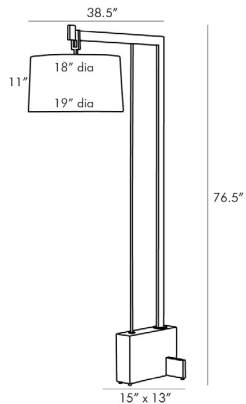

## PILOTI FLOOR LAMP

RAY BOOTH

DB79000-885  
 H: 76.5 IN, W: 19 IN, D: 38.5 IN  
 Faux Marble, Bronze  
 Contract Suitable As Is

The Piloti Floor Lamp stands as a strong architectural form beside a sofa or over an end-table. Constructed of rectangular steel steel dowel and a faux marble base the composition of materials is a handsome addition to any interior. The far reach of the arm holding the crisp linen shade allows you to feature light directly over a surface.

### DIMENSIONS

Shade 11.00 IN  
 Top: 18.00 IN, Dia: 19.00 IN  
 Body H: 76.5 IN, W: 13 IN, D: 15 IN  
 Foot Print W: 13 IN, D: 15 IN  
 Harp N/A IN

### SHIPPING

Product Weight 55 LBS  
 Gross Weight 1 71.9 LBS  
 Gross Weight 2 3 LBS  
 Shipping Box 1 H: 9 IN, L: 70 IN, W: 35 IN  
 Shipping Box 2 H: 15 IN, L: 23 IN, W: 23 IN