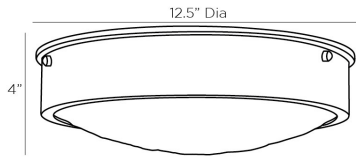

ARTERIOS

PIETRO FLUSH MOUNT

JAY JEFFERS

DJ49005

H: 4 IN, Dia: 12.50 IN

English Bronze, Cast Clear Glass

Contract Suitable As Is

The glass shade of this flushmount fixture is reminiscent of glass making in the 20th century. The molded clear glass and with the english bronze steel frame updates the typical flushmount fixture and brings style to any room, hallway, bathroom or closet. Finish will vary.

APPEARANCE

Material	Glass, Steel
Material Type	Cast
Finish	Clear, English Bronze
Finish Will Vary	true
Top Coat/Sealant	true

WIRING

Rating	Damp
Cert Note	Cannot be rewired for INTL use.
LED Lumens	790
LED CRI	90+
LED Color Temp	3000K
LED Compatible Dimmer	Non-Dimmable
Cord	1 FT, Black/White, SVT
Socket	1, Integrated LED
Maximum Watt	8
Voltage	110-120 V
LED Lifespan	30,000

COMPLIANCY

RoHS	true
------	------

SHIPPING

Product Weight	7.75 LBS
Gross Weight 1	10 LBS
Shipping Box 1	H: 7.87 IN, L: 15.15 IN, W: 15.15 IN

REPLACEMENT PARTS

Replacement Part 1	DJ49005GLS
Replacement Part 2	DJ49005SCREW