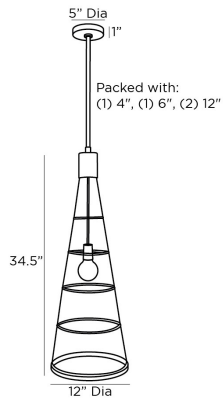

## PESARO PENDANT

49520  
H: 39.5 IN, Dia: 12.00 IN  
Black Wash Rattan  
Contract Suitable As Is

Impactful in an exaggerated cone shape, our Pesaro pendant is a modern statement-maker. The large-scale pendant features a shade made of vertical strips of black-washed rattan, which allows light to penetrate. The piece is accented with antique brass iron. Finish will vary.

### DIMENSIONS

Pendant	H: 34.5 IN, Dia: 12.00 IN
Minimum Hanging Height	39.5 IN
Maximum Hanging Height	69.5 IN
Canopy	H: 1 IN, Dia: 5.00 IN

### WIRING

Rating	Damp
Cord	7 FT, Clear/Silver, SVT
Socket	1, Type A - E26
Photographed Bulb	3" Frosted Globe Bulb
Maximum Watt	60
Voltage	110-120 V

### SHIPPING

Product Weight	6.18 LBS
Gross Weight 1	11.18 LBS
Shipping Box 1	H: 37.8 IN, L: 15 IN, W: 15.15 IN