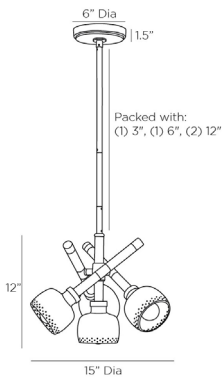

ARTERIO RS

PAVO LARGE PENDANT

JAY JEFFERS

DJ42004

H: 16.5 IN, Dia: 15.00 IN

Vintage Brass, Dark Walnut

Contract Suitable As Is

This four light brass pendant is a combination of vintage brass, dark walnut and clear acrylic. Group them in a row over a dining table or mix it up and hang one over the end table next to a sofa. Finish will vary. Additional pipe available (PIPE-502).

APPEARANCE

Material	Vintage Brass
Material Type	Acrylic, Brass, Wood
Finish	Walnut
Finish Will Vary	Clear, Dark Walnut, Vintage Brass
Top Coat/Sealant	true
	false

DIMENSIONS

Pendant	H: 12 IN, Dia: 15.00 IN
Minimum Hanging Height	16.5 IN
Maximum Hanging Height	46.5 IN
Canopy	H: 1.5 IN, Dia: 6.00 IN

WIRING

Rating	Damp
Cord	10 FT, Clear/Silver, SVT
Socket	4, Type A - E26
Photographed Bulb	2" Frosted Globe Bulb
Maximum Watt	40
Voltage	110-120 V

COMPLIANCY

RoHS	true
------	------

SHIPPING

Product Weight	10 LBS
Gross Weight 1	17.82 LBS
Shipping Box 1	H: 28 IN, L: 19 IN, W: 14.5 IN

REPLACEMENT PARTS

Replacement Part 1	PIPE-502
Replacement Part 1 Dim	(1) 3", (1) 6", (1) 12"
Replacement Part 2	CANOPY-577
Replacement Part 2 Dim	1.5" x 6" Dia

CONTRACT

Contract Suitable	true
-------------------	------