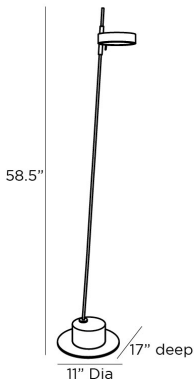

ARTERIOS

PARK FLOOR LAMP

79851
H: 58.5 IN, W: 11 IN, D: 17 IN
Bronze, Antique Brass
Contract Suitable As Is

The Park floor lamp imparts an apothecary sensibility with its lithe frame and geometric head. Created in high-contrast bronze and antique brass steel, the angled, LED task lamp is fitted with a clear acrylic diffuser and a pin for pivoting and directing light. The lamp sits on a white marble plinth base and features an antique brass metal shade. Finishes will vary.

APPEARANCE

Material	Acrylic, Marble, Steel
Finish	Antique Brass, Bronze, Frosted, White
Top Coat/Sealant	true

DIMENSIONS

Shade	6.00 IN
Side	1.5 IN
Base	H: 0.25 IN, Dia: 11.00 IN
Foot Print	Dia: 11.00 IN

WIRING

Rating	Indoor Only
Tilt Test	10 Degrees - AU
Cord	12 FT, Black Cloth, SPT-2
Socket	1, Black, Integrated LED
Switch	Full Range Dimmer, On Line
Maximum Watt	15
Voltage	110-120 V

CERTIFICATIONS

Cerifications	Mexico United States, Canada
---------------	---------------------------------

COMPLIANCY

UL/ETL	Yes
RoHS	true

SHIPPING

Shipping Requirements	TruckShip
Product Weight	17.5 LBS
Gross Weight 1	22.5 LBS
Shipping Box 1	H: 61.81 IN, L: 13.78 IN, W: 9.45 IN

ADDITIONAL INFO

Shade Shape	Round
Shade Type	Other