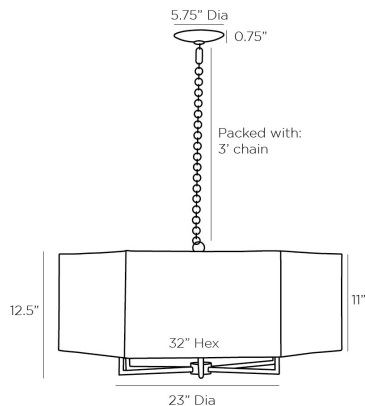

ARTERIOS

OXFORD CHANDELIER

82019
 H: 14 IN, Dia: 32.00 IN
 Antique Brass
 Contract Suitable As Is

The Oxford defines traditional chandelier design made from brass in an antique brass finish. A hexagonal off-white linen drum shade dons the classic candelabra silhouette with modern, narrow construction that allows each of the six arms to be slightly showcased. A true to form design with a timeless aesthetic for any space. Finish will vary. Addition chain available (CHN-259). Damp-rated, although limited covered outdoor

APPEARANCE

Material Brass, Iron, Linen
 Finish Antique Brass, Off-White
 Finish Will Vary true
 Top Coat/Sealant true

DIMENSIONS

Chandelier H: 12.5 IN, Dia: 32.00 IN
 Minimum Hanging Height 14 IN
 Maximum Hanging Height 51 IN
 Canopy H: 0.75 IN, Dia: 5.75 IN

WIRING

Rating Damp
 Cord 10 FT, Clear/Silver, SVT
 Socket 6, Type B - E12
 Photographed Bulb Clear Straight Tip Candelabra Bulb
 Maximum Watt 40
 Voltage 110-120 V

COMPLIANCY

RoHS true

SHIPPING

Shipping Requirements TruckShip
 Product Weight 11 LBS
 Gross Weight 1 10 LBS
 Gross Weight 2 8 LBS
 Shipping Box 1 H: 19.5 IN, L: 26 IN, W: 26 IN
 Shipping Box 2 H: 14 IN, L: 35 IN, W: 35 IN

REPLACEMENT PARTS

Replacement Part 1 CHN-259
 Replacement Part 1 Dim 3'
 Replacement Part 2 CANOPY-552
 Replacement Part 2 Dim 0.75" x 5.75"

CONTRACT

Contract Suitable true