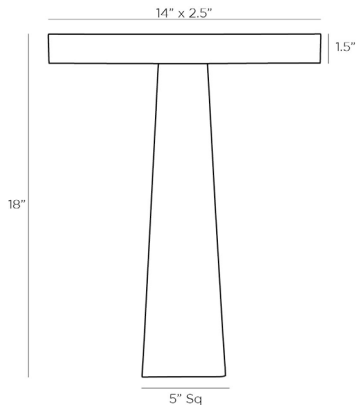

ARTERIOS

OSBERT LAMP

49782
H: 18 IN, W: 14 IN, D: 5 IN
English Bronze, Black Marble
Contract Suitable As Is

An exercise in the balance of materials and the execution of modern design is unveiled in the Osbert. The minimalist T-shape profile is constructed of a sleek steel top and a robust black marble base. The steel top features an English bronze finish and neatly conceals an LED strip for an ultra-modern look. Finish and marble will vary.

APPEARANCE

Material Marble, Steel
Finish Black, English Bronze
Finish Will Vary true
Top Coat/Sealant true

DIMENSIONS

Foot Print 1.5 IN
W: 5 IN, D: 5 IN

WIRING

Rating Indoor Only
Cert Note Cannot be rewired for INTL use.
LED Lumens 1320
LED CRI 90+
LED Color Temp 3000K
LED Compatible Dimmer Non-Dimmable
Tilt Test 10 Degrees - AU
Cord 1 FT, Black Cloth, SPT-2
Socket 2, Black, Integrated LED
Switch On Line, On/Off Rotary
Maximum Watt 12
Voltage 110-120 V
LED Lifespan 30,000

COMPLIANCY

RoHS true

SHIPPING

Product Weight 20.5 LBS
Gross Weight 1 23 LBS
Shipping Box 1 H: 21.65 IN, L: 17 IN, W: 7.28 IN

CONTRACT

Contract Suitable true