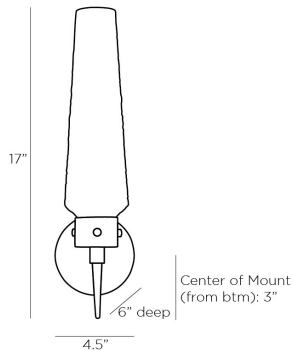

## OMAHA SCONCE

49851  
H: 17 IN, W: 4.5 IN, D: 6 IN  
Textured Frosted Glass, Antique Brass  
Contract Suitable As Is

The Omaha presents a torchiere silhouette that finds traditional inspiration in modern form. An antique brass iron foundation sets the stage for the frosted torchiere-style glass shade of this sconce that tapers upward. The finial tapers downward and features a forged pattern that complements the frosted texture of the shade. Damp-rated, although limited covered outdoor areas may affect finish.

### DIMENSIONS

Center Of Mount From Btm	3 IN
Backplate	Dia: 4.50 IN, D: 1 IN
Mount	Dia: 4.00 IN