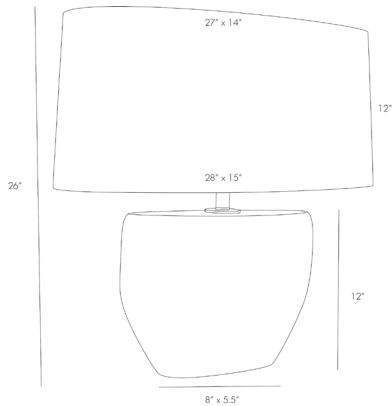

ARTERIOS

ODESSA LAMP

49096-652

H: 26 IN, W: 28 IN, D: 15 IN

Fossil, Antique Brass

Contract Suitable As Is

What a wonderful geological find this lamp is. The faux concrete base looks just like the real thing, but it's been crafted to be lighter and more gentle on table tops. It is truly astounding how artisans can create such wonderfully organic textures by hand. Its wide stature makes a big impact and fills a console nicely. Topped with a slip uno fitter oval shade in white linen with ivory cotton lining. Equipped with a full range dimmer

APPEARANCE

Material	Brass, Cotton, Linen, Resin
Finish	Antique Brass, Off-White, White
Finish Will Vary	true
Top Coat/Sealant	true

DIMENSIONS

Shade	Top: 14 IN, Top: 27 IN, D: 15 IN, W: 28 IN, Side: 12 IN
Body	H: 12 IN, W: 18 IN, D: 5 IN
Neck	H: 4 IN, Dia: 1.00 IN
Foot Print	W: 8 IN, D: 5.5 IN
Harp	Uno IN

WIRING

Rating	Indoor Only
Tilt Test	8 Degrees - UL
Cord	8 FT, SPT-2, Taupe Fabric
Socket	1, Type A- E26, Dimmer, White
Switch	Full Range Dimmer, On Line
Maximum Watt	150
Voltage	110-120 V

CERTIFICATIONS

Cerifications	Mexico EU, United Kingdom, Middle East, United States, Canada
---------------	---

COMPLIANCY

UL/ETL	Yes
CB	Yes
RoHS	true

SHIPPING

Product Weight	11 LBS
Gross Weight 1	10.5 LBS
Gross Weight 2	5 LBS
Shipping Box 1	H: 22 IN, L: 22 IN, W: 9 IN
Shipping Box 2	H: 16 IN, L: 32 IN, W: 32 IN