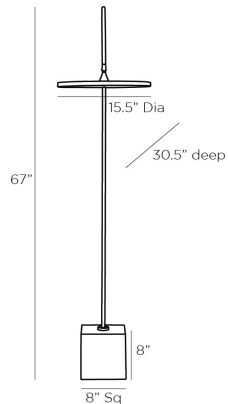

ARTERIO RS

NURI FLOOR LAMP

79842

H: 67 IN, W: 30.5 IN, D: 15 IN
English Bronze, White Marble
Contract Suitable As Is

The architectural style of the Nuri celebrates minimalist design with luxe materials. The slim profile features an arched silhouette of English bronze steel that seamlessly transitions into a white marble base. The matching steel disc conceals an LED strip with an even glow and easily pivots so you can direct the light accordingly. Finish and marble will vary.

APPEARANCE

Material	Acrylic, Marble, Steel
Finish	English Bronze, White
Finish Will Vary	true
Top Coat/Sealant	true

DIMENSIONS

Base	1 IN
Foot Print	H: 8 IN, W: 8 IN, D: 8 IN W: 8 IN, D: 8 IN

WIRING

Rating	Indoor Only
Cert Note	Cannot be rewired for INTL use.
LED Lumens	2100
LED CRI	90+
LED Color Temp	3000K
Tilt Test	8 Degrees - UL
Cord	12 FT, SPT-2, Taupe Fabric
Socket	1, Integrated LED, White
Switch	Full Range Dimmer, On Line
Maximum Watt	21
Voltage	110-120 V
LED Lifespan	30,000

COMPLIANCY

RoHS	true
------	------

SHIPPING

Shipping Requirements	TruckShip
Product Weight	57.5 LBS
Gross Weight 1	67.61 LBS
Shipping Box 1	H: 12.4 IN, L: 71.1 IN, W: 24.2 IN

REPLACEMENT PARTS

Replacement Part 1	79842DIF
Replacement Part 2	79842FIN