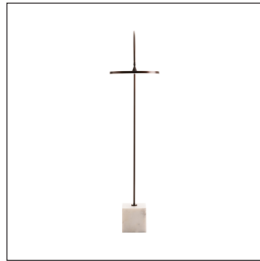

ARTERIO RS

NURI FLOOR LAMP

79842

H: 67 IN, W: 30.5 IN, D: 15 IN
English Bronze, White Marble
Contract Suitable As Is

The architectural style of the Nuri celebrates minimalist design with luxe materials. The slim profile features an arched silhouette of English bronze steel that seamlessly transitions into a white marble base. The matching steel disc conceals an LED strip with an even glow and easily pivots so you can direct the light accordingly. Finish and marble will vary.

APPEARANCE

Material	Acrylic, Marble, Steel
Finish	English Bronze, White
Finish Will Vary	true
Top Coat/Sealant	true

DIMENSIONS

Base	1 IN
Foot Print	H: 8 IN, W: 8 IN, D: 8 IN W: 8 IN, D: 8 IN

WIRING

Rating	Indoor Only
Cert Note	Cannot be rewired for INTL use.
LED Lumens	2100
LED CRI	90+
LED Color Temp	3000K
Tilt Test	8 Degrees - UL
Cord	12 FT, SPT-2, Taupe Fabric
Socket	1, Integrated LED, White
Switch	Full Range Dimmer, On Line
Maximum Watt	21
Voltage	110-120 V
LED Lifespan	30,000