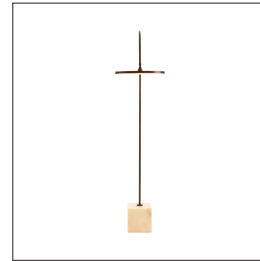

ARTERIO RS

NURI FLOOR LAMP

79842

H: 67 IN, W: 30.5 IN, D: 15 IN
English Bronze, White Marble
Contract Suitable As Is

The architectural style of the Nuri celebrates minimalist design with luxe materials. The slim profile features an arched silhouette of English bronze steel that seamlessly transitions into a white marble base. The matching steel disc conceals an LED strip with an even glow and easily pivots so you can direct the light accordingly. Finish and marble will vary.

APPEARANCE

Material	Acrylic, Marble, Steel
Finish	English Bronze, White
Finish Will Vary	true
Top Coat/Sealant	true

DIMENSIONS

Base	1 IN
Foot Print	H: 8 IN, W: 8 IN, D: 8 IN W: 8 IN, D: 8 IN

WIRING

Rating	Indoor Only
Cert Note	Cannot be rewired for INTL use.
LED Lumens	2100
LED CRI	90+
LED Color Temp	3000K
Tilt Test	8 Degrees - UL
Cord	12 FT, SPT-2, Taupe Fabric
Socket	1, Integrated LED, White
Switch	Full Range Dimmer, On Line
Maximum Watt	21
Voltage	110-120 V
LED Lifespan	30,000