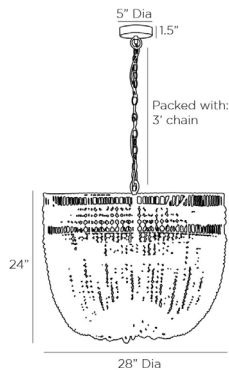

ARTERIOS

NINA CHANDELIER

85025
H: 27.5 IN, Dia: 28.00 IN
Natural Wood
Contract Suitable As Is

The Nina puts a twist on the classic empire silhouette, establishing a strong presence while remaining light and airy. The large-scale construction is crafted from hand-cut natural wooden beads strung along a natural abaca-wrapped white iron frame. Natural jute rope adding a rustic element to its feminine shape. This open-form structure allows the illumination from each of its six lights to generously peek out and

APPEARANCE

Material	White Iron, Jute, Wood
Finish	Natural, White
Finish Will Vary	true
Top Coat/Sealant	false

DIMENSIONS

Chandelier	H: 24 IN, Dia: 28.00 IN
Minimum Hanging Height	27.5 IN
Maximum Hanging Height	63.5 IN
Canopy	H: 1.5 IN, Dia: 5.00 IN

WIRING

Rating	Indoor Only
Cord	10 FT, Clear/Silver, SVT
Socket	6, Type B - E12
Photographed Bulb	Clear Straight Tip Candelabra Bulb
Maximum Watt	40
Voltage	110-120 V

COMPLIANCY

RoHS	true
------	------

SHIPPING

Product Weight	18 LBS
Gross Weight 1	32 LBS
Shipping Box 1	H: 18 IN, L: 30 IN, W: 30 IN

REPLACEMENT PARTS

Replacement Part 1	CHN-217
Replacement Part 1 Dim	3'
Replacement Part 2	CANOPY-524
Replacement Part 2 Dim	1.5" x 5"