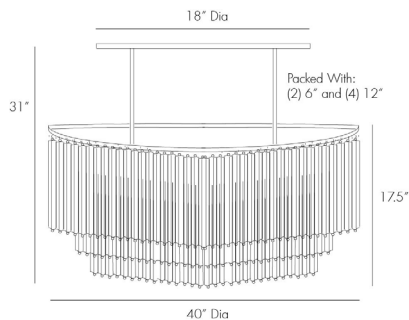

ARTERIOS

NESSA LARGE CHANDELIER

89009

H: 31 IN, W: 40 IN, D: 15.5 IN
 Polished Nickel, Clear Glass
 Contract Suitable As Is

This stunning eight-light, three-tier chandelier will be the focal point of any room. The polished nickel oval frame has 128 fluted glass rods individually attached. Assembly is required. Shown with small clear tubular bulbs. Additional pipe available PIPE-100. Damp-rated, although limited covered outdoor conditions may affect finish.

APPEARANCE

Material Glass, Steel
 Material Type Fluted, Plated
 Finish Polished Nickel
 Top Coat/Sealant true

DIMENSIONS

Chandelier H: 17.5 IN, W: 40 IN, D: 15.5 IN
 Canopy H: 1 IN, W: 18 IN, D: 4.5 IN

WIRING

Rating Damp
 Cord 10 FT, SVT, White
 Socket 8, Type B--E12 Other
 Photographed Bulb Small Clear Tubular Bulb
 Maximum Watt 60
 Voltage 110-120 V

CERTIFICATIONS

Certifications Mexico
 Australia, EU, United Kingdom, Middle East, United States, Canada

COMPLIANCY

UL/ETL Yes
 CB Yes
 RoHS true

SHIPPING

Product Weight 40 LBS
 Gross Weight 1 49.5 LBS
 Shipping Box 1 H: 24 IN, L: 48 IN, W: 23 IN

ADDITIONAL INFO

Features Assembly Required

REPLACEMENT PARTS

Replacement Part 1 PIPE-100
 Replacement Part 1 Dim (1) 6" and (1) 12" rods
 Replacement Part 2 PIVOT-100
 Replacement Part 2 Dim 1.5" x .5"