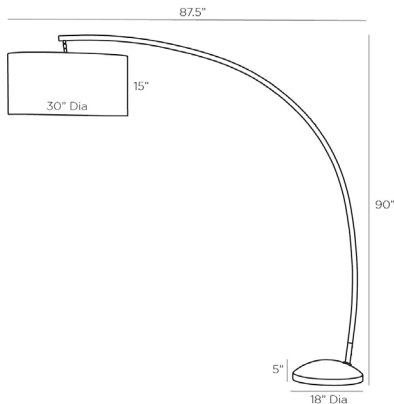

ARTERIOS

NAPLES FLOOR LAMP

79843

H: 90 IN, W: 87.5 IN, D: 30 IN

Antique Brass

Contract Suitable As Is

The Naples is a bold and elegant gesture of engineering. The overscaled arc profile is constructed of steel in an antique brass finish and suspends a coordinating oversized white linen drum shade perfect for high-lighting any space. The shade offers pivoting capability and open-diffuser construction for easy bulb access.

APPEARANCE

Material	Linen, Steel
Finish	Antique Brass, White
Top Coat/Sealant	true

DIMENSIONS

Base	15 IN
Foot Print	H: 5 IN, Dia: 18.00 IN Dia: 18.00 IN

WIRING

Rating	Indoor Only
Tilt Test	8 Degrees - UL
Cord	12 FT, SPT-2, Taupe Fabric
Socket	1, Type A - E26, White
Switch	Full Range Dimmer, On Line
Maximum Watt	150
Voltage	110-120 V

COMPLIANCY

RoHS	true
------	------

SHIPPING

Product Weight	80 LBS
Gross Weight 1	15.3 LBS
Gross Weight 2	51.3 LBS
Shipping Box 1	H: 5.31 IN, L: 73.41 IN, W: 18.3 IN
Shipping Box 2	H: 23.03 IN, L: 13.57 IN, W: 22.63 IN
Shipping Box 3	H: 18.3 IN, L: 33.1 IN, W: 33.1 IN