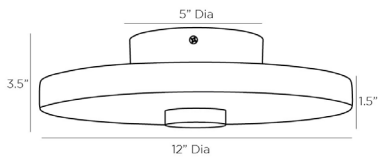

ARTERIOS

MOERS FLUSH MOUNT

49786

H: 3.5 IN, Dia: 12.00 IN

White Alabaster

Contract Suitable As Is

The Moers takes the traditional flush mount design and modernizes it by pairing white alabaster and English bronze iron with an integrated LED light. When in use, the illumination highlights delicate details inherent to its natural composition. Finish will vary. Damp-rated, although limited covered outdoor areas may affect finish.

APPEARANCE

Material	Alabaster, Iron
Finish	English Bronze, White
Finish Will Vary	true
Top Coat/Sealant	true

DIMENSIONS

Body	H: 1.5 IN, Dia: 12.00 IN
Canopy	H: 2 IN, Dia: 5.00 IN

WIRING

Rating	Damp
Cert Note	Cannot be rewired for INTL use.
LED Lumens	835
LED CRI	90+
LED Color Temp	3000K
LED Compatible Dimmer	0-10 V Dimmer
Cord	1 FT, Black/White, SVT
Socket	1, Integrated LED
Maximum Watt	10
Voltage	110-120 V
LED Lifespan	20,000

COMPLIANCY

RoHS	true
------	------

SHIPPING

Product Weight	11 LBS
Gross Weight 1	15 LBS
Shipping Box 1	H: 6.3 IN, L: 15.6 IN, W: 15.6 IN

CONTRACT

Contract Suitable	true
-------------------	------