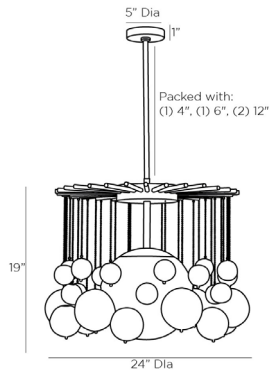

ARTERIOS

MIRA CHANDELIER

89493

H: 24 IN, Dia: 24.00 IN

Antique Brass, Opal Glass

Contract Suitable As Is

The Mira, as prominent a chandelier as its namesake constellation. The almost cloud-like construction is crafted from a myriad of opal seedy glass globes that surround a larger opal glass globe, each suspended from dainty antique brass steel chains on a matching frame. This one-light electrolier illuminates each globe, along with the steel chains, by ricocheting light particles between the materials. A statement piece for

APPEARANCE

Material	Antique Brass
Material Type	Glass, Steel
Material Type	Seedy
Finish	Antique Brass, Opal
Top Coat/Sealant	true

DIMENSIONS

Chandelier	H: 19 IN, Dia: 24.00 IN
Minimum Hanging Height	24 IN
Maximum Hanging Height	54 IN
Canopy	H: 1 IN, Dia: 5.00 IN

WIRING

Rating	Damp
Cord	7 FT, Clear/Silver, SVT
Socket	1, Type A - E26
Photographed Bulb	3" Frosted Globe Bulb
Maximum Watt	60
Voltage	110-120 V

COMPLIANCY

RoHS	true
------	------

SHIPPING

Product Weight	26.5 LBS
Gross Weight 1	30.2 LBS
Shipping Box 1	H: 30.5 IN, L: 22.65 IN, W: 26.6 IN

REPLACEMENT PARTS

Replacement Part 1	PIPE-504
Replacement Part 1 Dim	(1) 4", (1) 6", (1) 12"
Replacement Part 2	CANOPY-590
Replacement Part 2 Dim	1" x 5" Dia

CONTRACT

Contract Suitable	true
-------------------	------