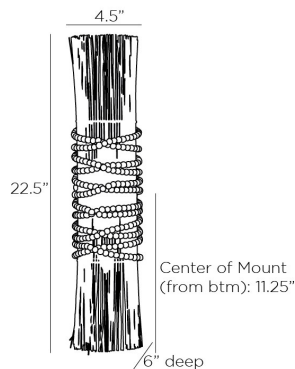

ARTERIALS

MILA SCONCE

45201
H: 22.5 IN, W: 4.5 IN, D: 6 IN
Natural Coco Midrib
Contract Suitable As Is

The Mila boasts a beautiful organic form that establishes a strong visual presence while remaining light and airy. This two-light sconce is crafted from natural coco midrib with natural wood beads that wrap the center, mimicking layered bracelets. A bronze steel backplate refines its rustic aesthetic. Hanging hardware allows for vertical and horizontal display. Finish will vary.

APPEARANCE

Material	Coco Midrib, Steel, Wood
Finish	Bronze, Natural
Finish Will Vary	true
Top Coat/Sealant	false

DIMENSIONS

Center Of Mount From Btm	11.25 IN
--------------------------	----------

Backplate	Dia: 5.00 IN, D: 1 IN
Mount	Dia: 4.50 IN

WIRING

Rating	Indoor Only
Cord	1 FT, Clear/Silver, SVT
Socket	2, Type B - E12
Photographed Bulb	Clear Straight Tip Candelabra Bulb
Maximum Watt	25
Voltage	110-120 V

CERTIFICATIONS

Certifications	Mexico EU, United Kingdom, Middle East, United States, Canada
----------------	---

COMPLIANCY

RoHS	true
------	------

SHIPPING

Product Weight	1.5 LBS
Gross Weight 1	3.3 LBS
Shipping Box 1	H: 24.5 IN, L: 7.5 IN, W: 6.1 IN

CONTRACT

Contract Suitable	true
-------------------	------