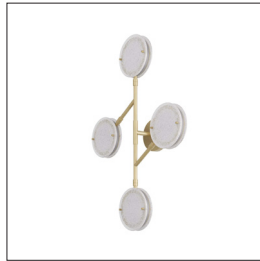

ARTERIOS

MERIDIAN SCONCE

DWC16
H: 32 IN, W: 22.5 IN
Clear Seedy
Contract Suitable As Is

The Meridian sconce finds modern design inspiration in mobile sculptures. The linear sconce is crafted from antique brass iron and features discs of clear seedy slump glass at varying heights, each encased with an integrated LED ring. The discs pivot, altering the shape and direction of light flow when desired. Finish will vary. Damp-rated, although limited covered outdoor conditions may affect finish.

APPEARANCE

Material	Glass, Iron
Material Type	Slump
Finish	Antique Brass
Finish Will Vary	true
Top Coat/Sealant	false

DIMENSIONS

	2
Center Of Mount From Btm	16 IN
Backplate	Dia: 6.00 IN, D: 1 IN
Mount	Dia: 5.50 IN