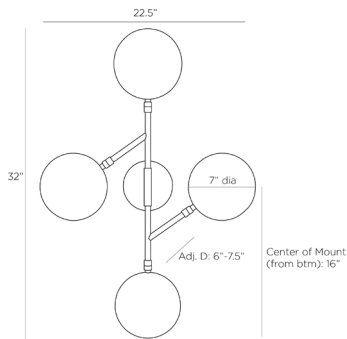

ARTERIOS

MERIDIAN SCONCE

DWC16
H: 32 IN, W: 22.5 IN
Clear Seedy
Contract Suitable As Is

The Meridian sconce finds modern design inspiration in mobile sculptures. The linear sconce is crafted from antique brass iron and features discs of clear seedy slump glass at varying heights, each encased with an integrated LED ring. The discs pivot, altering the shape and direction of light flow when desired. Finish will vary. Damp-rated, although limited covered outdoor conditions may affect finish.

APPEARANCE

Material	Glass, Iron
Material Type	Slump
Finish	Antique Brass
Finish Will Vary	true
Top Coat/Sealant	false

DIMENSIONS

	2
Center Of Mount From Btm	16 IN
Backplate	Dia: 6.00 IN, D: 1 IN
Mount	Dia: 5.50 IN

CERTIFICATIONS

Certifications	Mexico Australia, European Union, United Arab Emirates, United States, Canada
----------------	--

COMPLIANCY

UL/ETL	Yes
CB	Yes
RoHS	true

SHIPPING

Product Weight	12 LBS
Gross Weight 1	15.4 LBS
Shipping Box 1	H: 30.7 IN, L: 23.6 IN, W: 7.5 IN

REPLACEMENT PARTS

Replacement Part 1	DWC16GLS
Replacement Part 2	DWC16SCREW

CONTRACT

Contract Suitable	true
-------------------	------