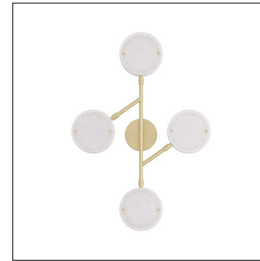

ARTERIOS

MERIDIAN SCONCE

DWC16
H: 32 IN, W: 22.5 IN
Clear Seedy
Contract Suitable As Is

The Meridian sconce finds modern design inspiration in mobile sculptures. The linear sconce is crafted from antique brass iron and features discs of clear seedy slump glass at varying heights, each encased with an integrated LED ring. The discs pivot, altering the shape and direction of light flow when desired. Finish will vary. Damp-rated, although limited covered outdoor conditions may affect finish.

APPEARANCE

Material	Glass, Iron
Material Type	Slump
Finish	Antique Brass
Finish Will Vary	true
Top Coat/Sealant	false

DIMENSIONS

	2
Center Of Mount From Btm	16 IN
Backplate	Dia: 6.00 IN, D: 1 IN
Mount	Dia: 5.50 IN