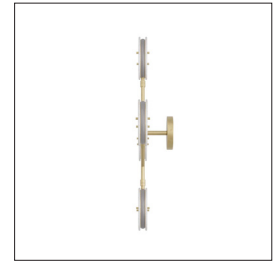

ARTERIOS

MERIDIAN SCONCE

DWC16
H: 32 IN, W: 22.5 IN
Clear Seedy
Contract Suitable As Is

The Meridian sconce finds modern design inspiration in mobile sculptures. The linear sconce is crafted from antique brass iron and features discs of clear seedy slump glass at varying heights, each encased with an integrated LED ring. The discs pivot, altering the shape and direction of light flow when desired. Finish will vary. Damp-rated, although limited covered outdoor conditions may affect finish.

APPEARANCE

Material	Glass, Iron
Material Type	Slump
Finish	Antique Brass
Finish Will Vary	true
Top Coat/Sealant	false

DIMENSIONS

	2
Center Of Mount From Btm	16 IN
Backplate	Dia: 6.00 IN, D: 1 IN
Mount	Dia: 5.50 IN