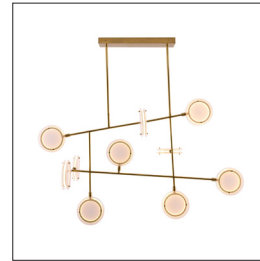

ARTERIALS

MERIDIAN PENDANT

89488

H: 38 IN, W: 54 IN, D: 25 IN

Antique Brass, Clear Seedy Glass

Contract Suitable As Is

The Meridian finds modern design inspiration in mobile sculptures. The linear silhouette of this chandelier is crafted from antique brass iron and features discs of clear seedy slump glass at varying heights, each encased with an integrated LED ring. The discs pivot, allowing you to alter the direction of light flow when desired. Finish will vary. Additional pipe available (PIPE-492). Damp-rated, although limited covered outdoor

APPEARANCE

Material	Iron, Slump Glass
Material Type	Seedy
Finish	Antique Brass, Clear
Finish Will Vary	true
Top Coat/Sealant	true

DIMENSIONS

Pendant	H: 32 IN, W: 54 IN, D: 25 IN
Minimum Hanging Height	38 IN
Maximum Hanging Height	68 IN
Canopy	H: 1.5 IN, W: 20 IN, D: 6 IN