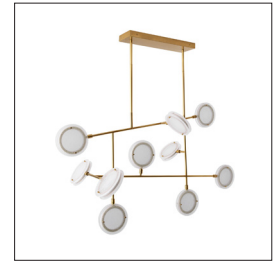

ARTERIALS

MERIDIAN PENDANT

89488

H: 38 IN, W: 54 IN, D: 25 IN

Antique Brass, Clear Seedy Glass

Contract Suitable As Is

The Meridian finds modern design inspiration in mobile sculptures. The linear silhouette of this chandelier is crafted from antique brass iron and features discs of clear seedy slump glass at varying heights, each encased with an integrated LED ring. The discs pivot, allowing you to alter the direction of light flow when desired. Finish will vary. Additional pipe available (PIPE-492). Damp-rated, although limited covered outdoor

APPEARANCE

Material	Iron, Slump Glass
Material Type	Seedy
Finish	Antique Brass, Clear
Finish Will Vary	true
Top Coat/Sealant	true

DIMENSIONS

Pendant	H: 32 IN, W: 54 IN, D: 25 IN
Minimum Hanging Height	38 IN
Maximum Hanging Height	68 IN
Canopy	H: 1.5 IN, W: 20 IN, D: 6 IN