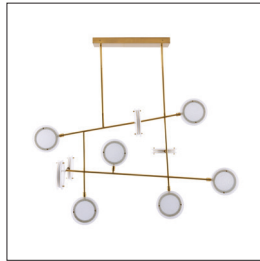

ARTERIALS

MERIDIAN PENDANT

89488

H: 38 IN, W: 54 IN, D: 25 IN

Antique Brass, Clear Seedy Glass

Contract Suitable As Is

The Meridian finds modern design inspiration in mobile sculptures. The linear silhouette of this chandelier is crafted from antique brass iron and features discs of clear seedy slump glass at varying heights, each encased with an integrated LED ring. The discs pivot, allowing you to alter the direction of light flow when desired. Finish will vary. Additional pipe available (PIPE-492). Damp-rated, although limited covered outdoor

APPEARANCE

Material	Iron, Slump Glass
Material Type	Seedy
Finish	Antique Brass, Clear
Finish Will Vary	true
Top Coat/Sealant	true

DIMENSIONS

Pendant	H: 32 IN, W: 54 IN, D: 25 IN
Minimum Hanging Height	38 IN
Maximum Hanging Height	68 IN
Canopy	H: 1.5 IN, W: 20 IN, D: 6 IN

COMPLIANCY

RoHS	true
------	------

SHIPPING

Product Weight	34.5 LBS
Gross Weight 1	50 LBS
Shipping Box 1	H: 27.6 IN, L: 56.3 IN, W: 36.3 IN

REPLACEMENT PARTS

Replacement Part 1	PIPE-492
Replacement Part 1 Dim	(1) 4", (1) 6", (1) 12"