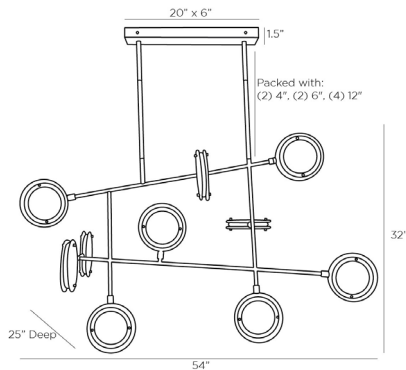

ARTERIALS

MERIDIAN PENDANT

89488

H: 38 IN, W: 54 IN, D: 25 IN

Antique Brass, Clear Seedy Glass

Contract Suitable As Is

The Meridian finds modern design inspiration in mobile sculptures. The linear silhouette of this chandelier is crafted from antique brass iron and features discs of clear seedy slump glass at varying heights, each encased with an integrated LED ring. The discs pivot, allowing you to alter the direction of light flow when desired. Finish will vary. Additional pipe available (PIPE-492). Damp-rated, although limited covered outdoor

APPEARANCE

Material	Iron, Slump Glass
Material Type	Seedy
Finish	Antique Brass, Clear
Finish Will Vary	true
Top Coat/Sealant	true

DIMENSIONS

Pendant	H: 32 IN, W: 54 IN, D: 25 IN
Minimum Hanging Height	38 IN
Maximum Hanging Height	68 IN
Canopy	H: 1.5 IN, W: 20 IN, D: 6 IN

COMPLIANCY

RoHS	true
------	------

SHIPPING

Product Weight	34.5 LBS
Gross Weight 1	50 LBS
Shipping Box 1	H: 27.6 IN, L: 56.3 IN, W: 36.3 IN

REPLACEMENT PARTS

Replacement Part 1	PIPE-492
Replacement Part 1 Dim	(1) 4", (1) 6", (1) 12"