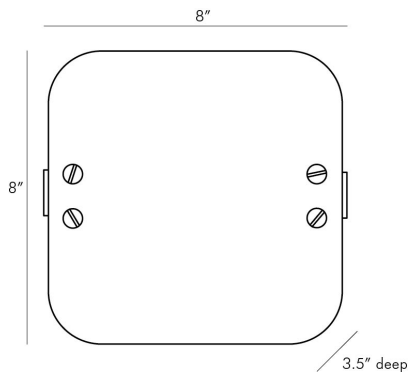

ARTERIO RS

MERCURY SCONCE

WINDSOR SMITH

DS49025

H: 8 IN, W: 8 IN

White Onyx, Antique Brass

Contract Suitable As Is

This extremely practical wall sconce pivots to allow the customization of the light source: top, bottom, or side depending on what you want to highlight. Crafted with white onyx and steel finished in antique brass, this light is at its essence classically simple and completely modern. Use it in a bedroom or down a hallway for the perfect serene glow of light. Onyx may vary.

APPEARANCE

Material	Onyx, Steel
Finish	Antique Brass, White
Finish Will Vary	true
Top Coat/Sealant	true

WIRING

Rating	Damp
Cord	10 FT, Black, SVT
Socket	1, Type B--E12 Other
Maximum Watt	60
Voltage	110-120 V

CERTIFICATIONS

Certifications	Mexico EU, United Kingdom, Middle East, United States, Canada
----------------	---

COMPLIANCY

UL/ETL	Yes
CB	Yes
RoHS	true

SHIPPING

Product Weight	6 LBS
Gross Weight 1	7 LBS
Shipping Box 1	H: 7 IN, L: 11 IN, W: 11 IN